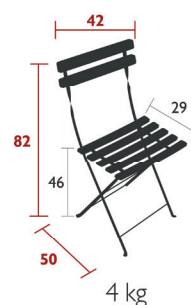

25

Flat steel frame
Curved steel slat seat
Laser cut steel slat back in the shape of the coat-hanger
Plastic clips for safe folding and unfolding
One-piece steel cross-pieces
Compatible with:
BISTRO OUTDOOR CUSHION 38 X 28 CM - BASICS
BISTRO OUTDOOR CUSHION 38 X 30 CM - COLOR MIX

5107 - NATURAL CHAIR

DOMESTIC PROFESSIONAL INTENSIVE

2 IREP

IRCY

ECO IMPACT A

6⁸ IPAC

25

Flat steel frame
Curved natural beech slats seat treated with Textrol®
Curved natural beech slats backrest treated with Textrol®
Plastic clips for safe folding and unfolding
One-piece steel cross-pieces
Compatible with:
BISTRO OUTDOOR CUSHION 38 X 28 CM - BASICS
BISTRO OUTDOOR CUSHION 38 X 30 CM - COLOR MIX

5113 - FOLDABLE BAR CHAIR

DOMESTIC PROFESSIONAL INTENSIVE

2 IREP

IRCY

ECO IMPACT A

6⁷ IPAC

25

Flat steel frame
Curved steel slat seat
Curved steel slat backrest
One-piece steel cross-pieces
Compatible with:
BISTRO OUTDOOR CUSHION 38 X 28 CM - BASICS
BISTRO OUTDOOR CUSHION 38 X 30 CM - COLOR MIX