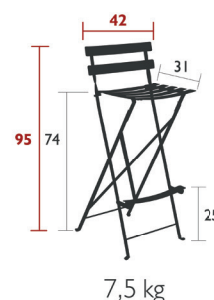

5107 - NATURAL CHAIR

DOMESTIC PROFESSIONAL INTENSIVE

2 IREP

IRCY

ECO IMPACT A

6⁸ IPAC

25

Flat steel frame
Curved natural beech slats seat treated with Textrol®
Curved natural beech slats backrest treated with Textrol®
Plastic clips for safe folding and unfolding
One-piece steel cross-pieces
Compatible with:
BISTRO OUTDOOR CUSHION 38 X 28 CM - BASICS
BISTRO OUTDOOR CUSHION 38 X 30 CM - COLOR MIX

5113 - FOLDABLE BAR CHAIR

DOMESTIC PROFESSIONAL INTENSIVE

2 IREP

IRCY

ECO IMPACT A

6⁷ IPAC

25

Flat steel frame
Curved steel slat seat
Curved steel slat backrest
One-piece steel cross-pieces
Compatible with:
BISTRO OUTDOOR CUSHION 38 X 28 CM - BASICS
BISTRO OUTDOOR CUSHION 38 X 30 CM - COLOR MIX