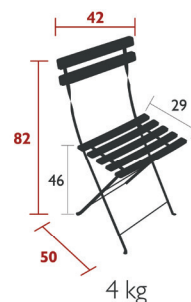

25

Flat steel frame
Curved steel slat seat
Laser cut steel slat back in the shape of the coat-hanger
Plastic clips for safe folding and unfolding
One-piece steel cross-pieces
Compatible with:
BISTRO OUTDOOR CUSHION 38 X 28 CM - BASICS
BISTRO OUTDOOR CUSHION 38 X 30 CM - COLOR MIX

6301 - DURAFLON® CHAIR

DOMESTIC PROFESSIONAL INTENSIVE

2 IREP

IRCY

ECO IMPACT B⁺

6⁸ IPAC

25

Flat steel frame
High-quality Duraflon® resin curved slats seat
High-quality Duraflon® resin curved slats backrest
Plastic clips for safe folding and unfolding
One-piece steel cross-pieces
Available colours: see limited colour chart
Compatible with:
BISTRO OUTDOOR CUSHION 38 X 28 CM - BASICS
BISTRO OUTDOOR CUSHION 38 X 30 CM - COLOR MIX

5107 - NATURAL CHAIR

DOMESTIC PROFESSIONAL INTENSIVE

2 IREP

IRCY

ECO IMPACT A

6⁸ IPAC

25

Flat steel frame
Curved natural beech slats seat treated with Textrol®
Curved natural beech slats backrest treated with Textrol®
Plastic clips for safe folding and unfolding
One-piece steel cross-pieces
Compatible with:
BISTRO OUTDOOR CUSHION 38 X 28 CM - BASICS
BISTRO OUTDOOR CUSHION 38 X 30 CM - COLOR MIX