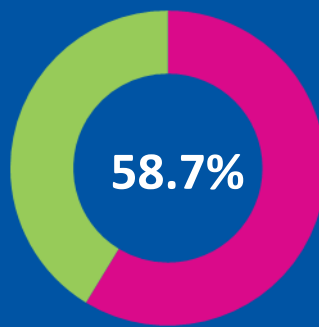

# Stroud Farmhill and Paganhill Ward

2477

people live within this ward

Aged 0-19

Aged 20-64

Aged 65+

48.7%  
male

51.3%  
female

## Ethnicity:

WHITE

MIXED

ASIAN

BLACK

OTHER