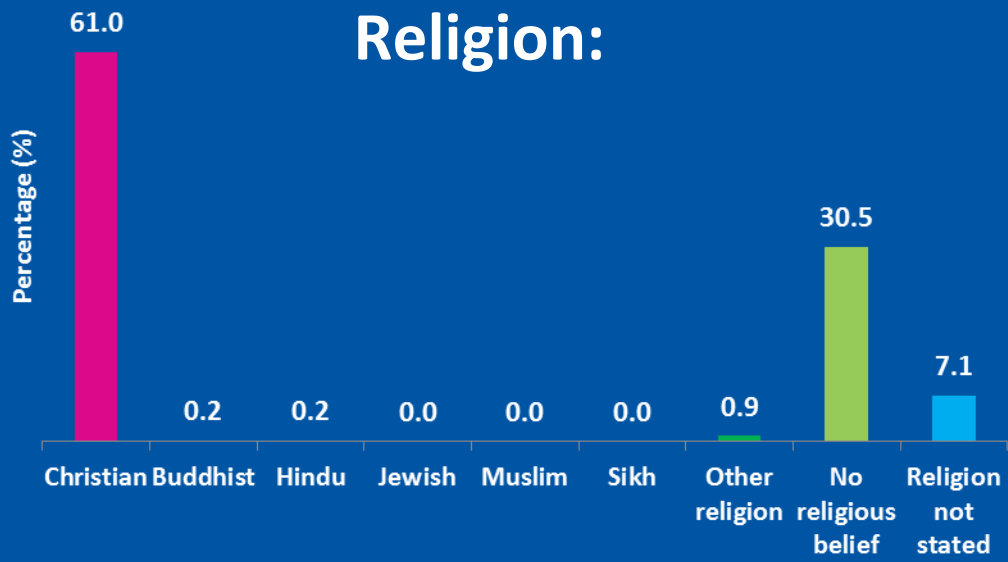

# Stroud Farmhill and Paganhill Ward

2477

people live within this ward

Aged 0-19

Aged 20-64

Aged 65+

48.7%  
male

51.3%  
female

## Ethnicity:

WHITE

MIXED

ASIAN

BLACK

OTHER

# Religion: