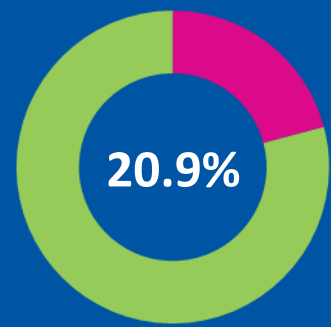

# Stroud Farmhill and Paganhill Ward

2477

people live within this ward

Aged 0-19

Aged 20-64

Aged 65+

48.7%  
male

51.3%  
female

## Ethnicity:

WHITE

MIXED

ASIAN

BLACK

OTHER