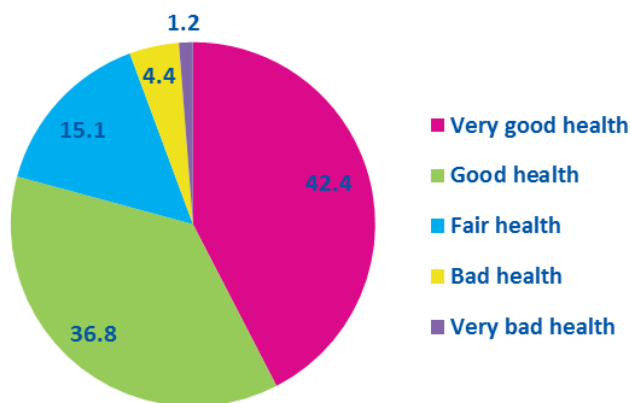

Health Status (%):