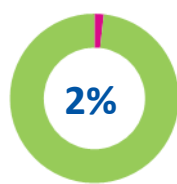

# Stroud Farmhill and Paganhill Ward

2477

people live within this ward

Aged 0-19

Aged 20-64

Aged 65+

48.7%  
male

51.3%  
female

## Ethnicity:

WHITE

MIXED

ASIAN

BLACK

OTHER