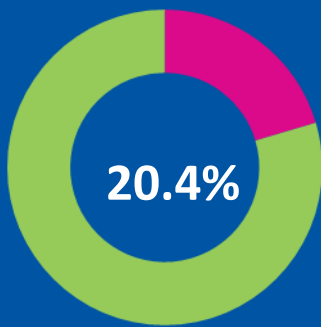

# Stroud Farmhill and Paganhill Ward

2477

people live within this ward

Aged 0-19

Aged 20-64

Aged 65+

48.7%  
male

51.3%  
female

## Ethnicity:

WHITE

MIXED

ASIAN

BLACK

OTHER