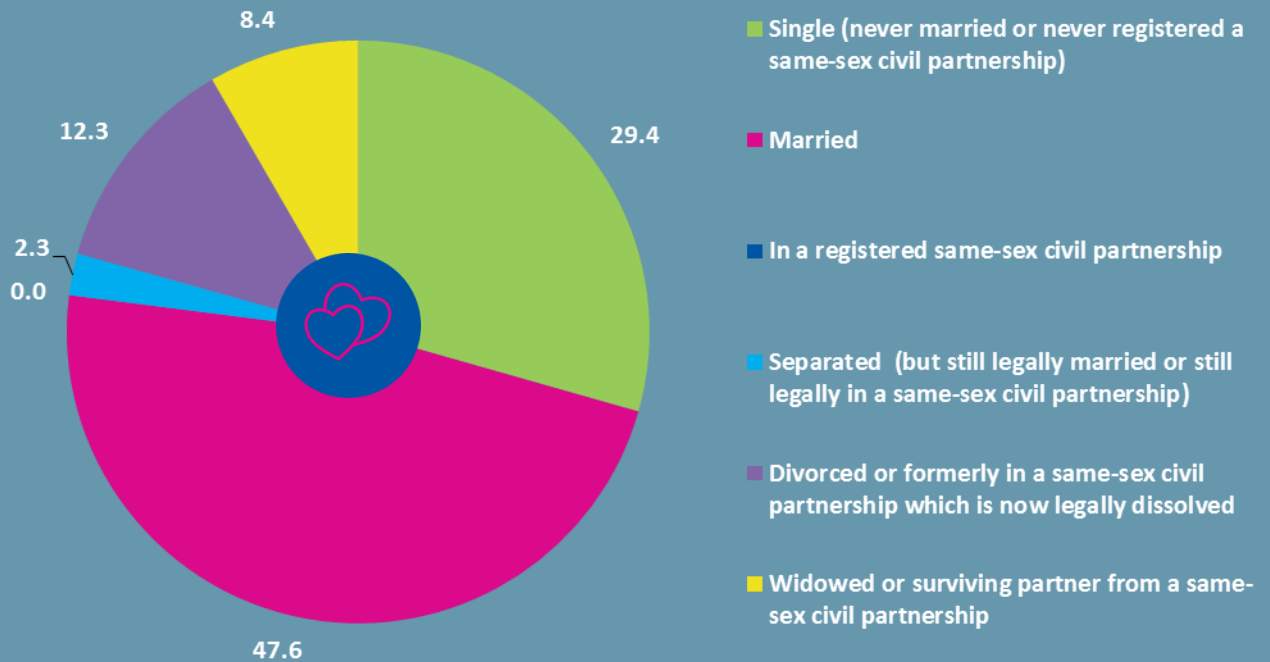

Marriage and civil partnerships (%):