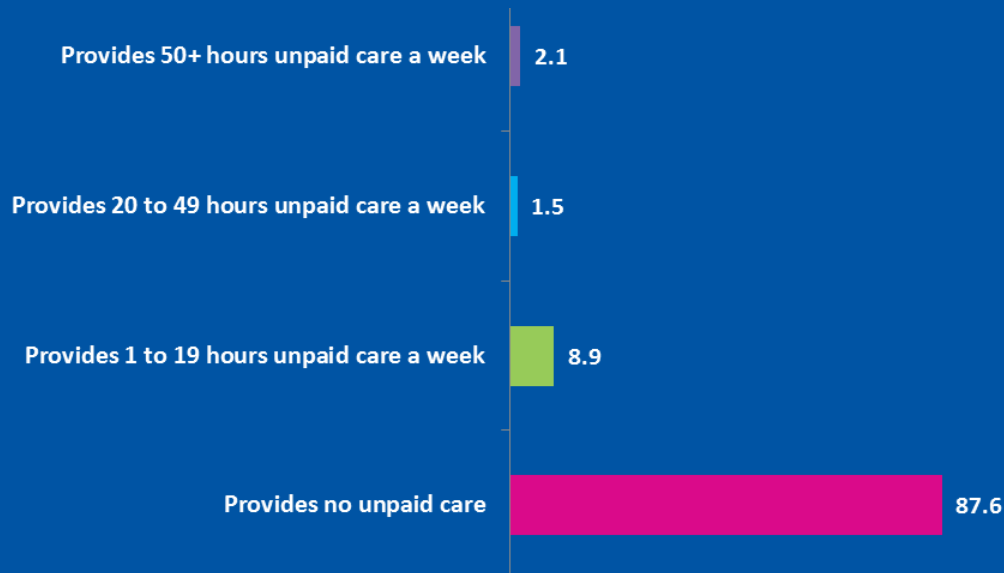

Provision of unpaid care: