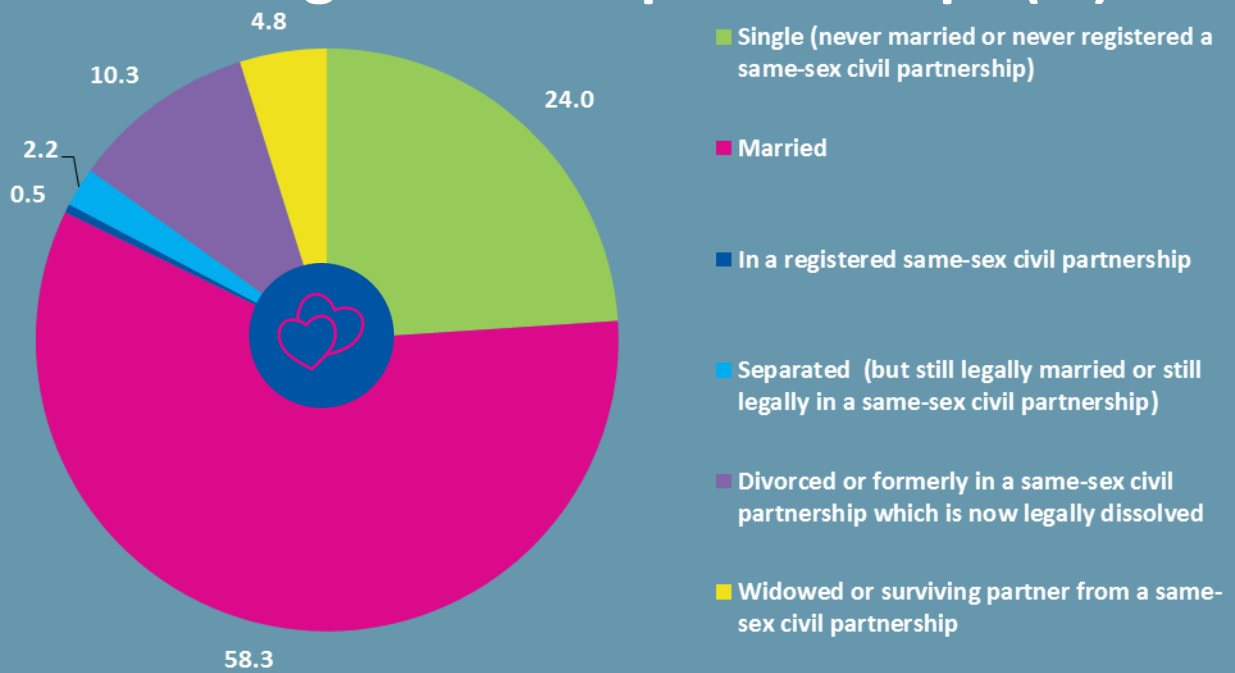

Marriage and civil partnerships (%):