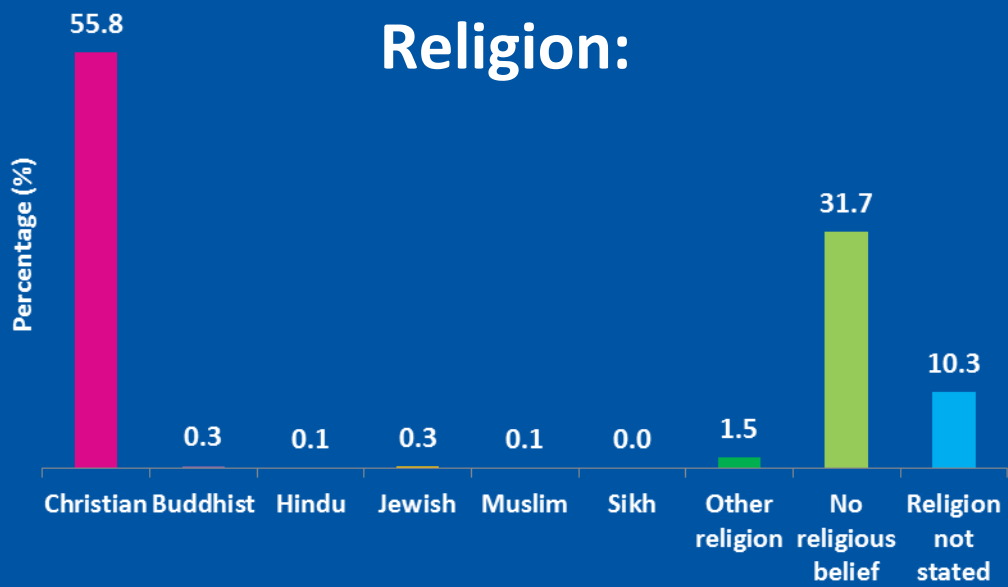

# Rodborough Ward

4458

people live within this ward

Aged 0-19

Aged 20-64

Aged 65+

49.0%  
male

51.0%  
female

## Ethnicity:

WHITE

MIXED

ASIAN

BLACK

OTHER

# Religion: