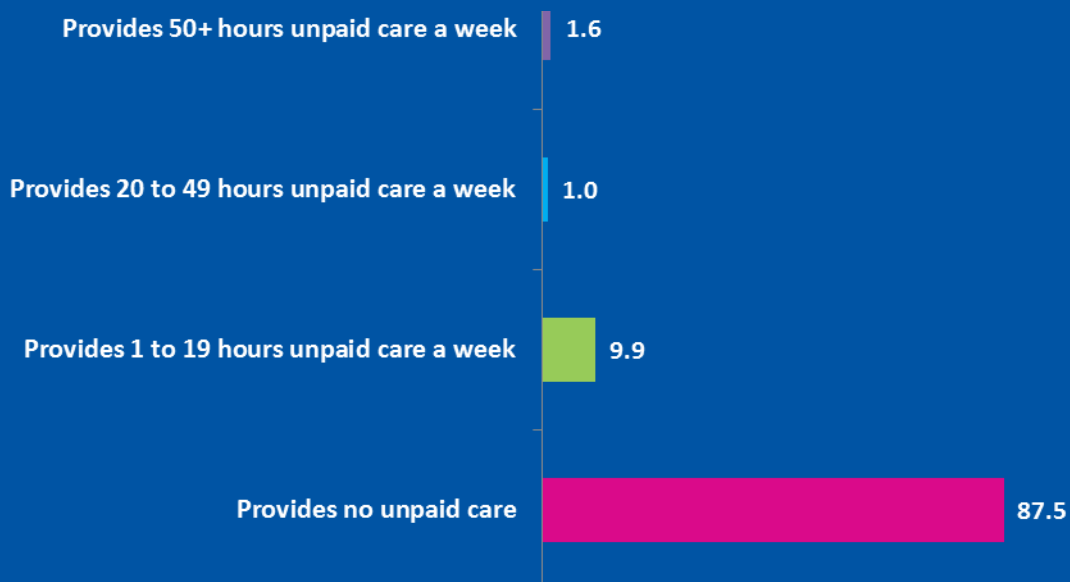

Provision of unpaid care: