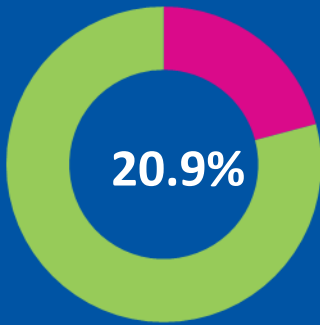

# Rodborough Ward

4458

people live within this ward

Aged 0-19

Aged 20-64

Aged 65+

49.0%  
male

51.0%  
female

## Ethnicity:

WHITE

MIXED

ASIAN

BLACK

OTHER