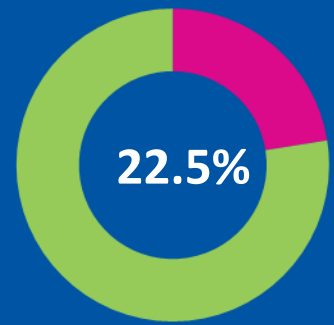

# Rodborough Ward

4458

people live within this ward

Aged 0-19

Aged 20-64

Aged 65+

49.0%  
male

51.0%  
female

## Ethnicity:

WHITE

MIXED

ASIAN

BLACK

OTHER