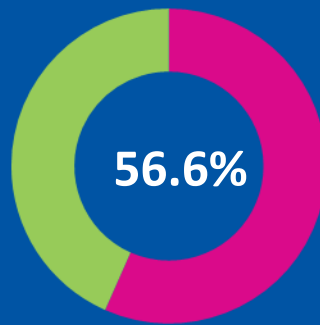

# Rodborough Ward

4458

people live within this ward

Aged 0-19

Aged 20-64

Aged 65+

49.0%  
male

51.0%  
female

## Ethnicity:

WHITE

MIXED

ASIAN

BLACK

OTHER