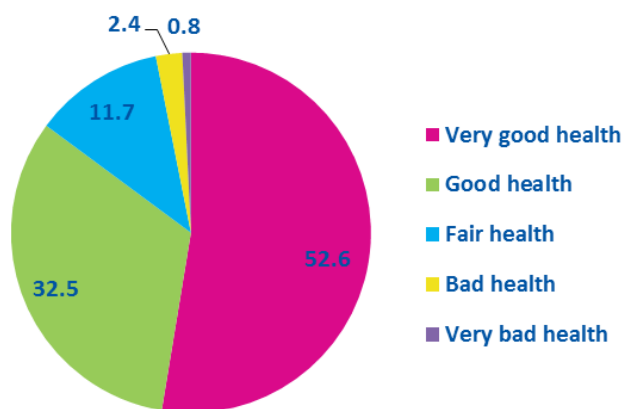

Health Status (%):