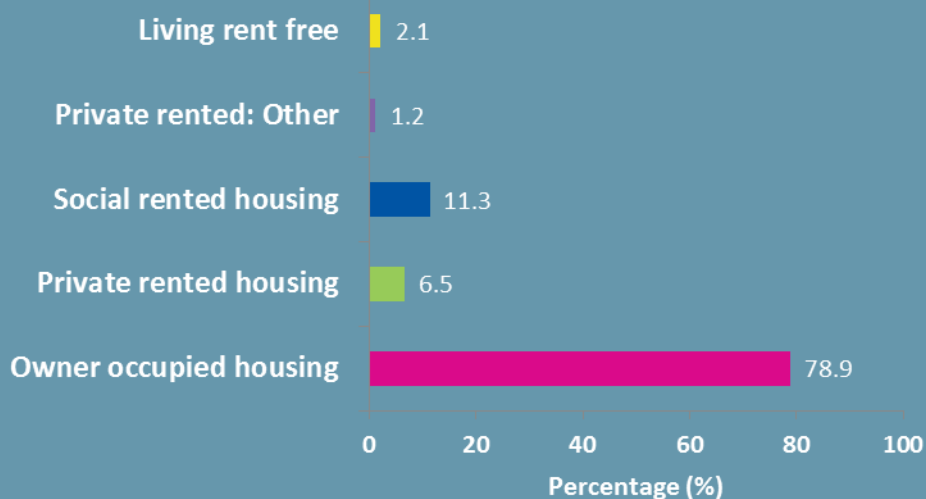

Provision of unpaid care:

Health Status (%):

% of people with a long-term illness:

Housing Tenure:

Number of people claiming unemployment related benefits

Claimants as a proportion of residents aged 16-64

20.02