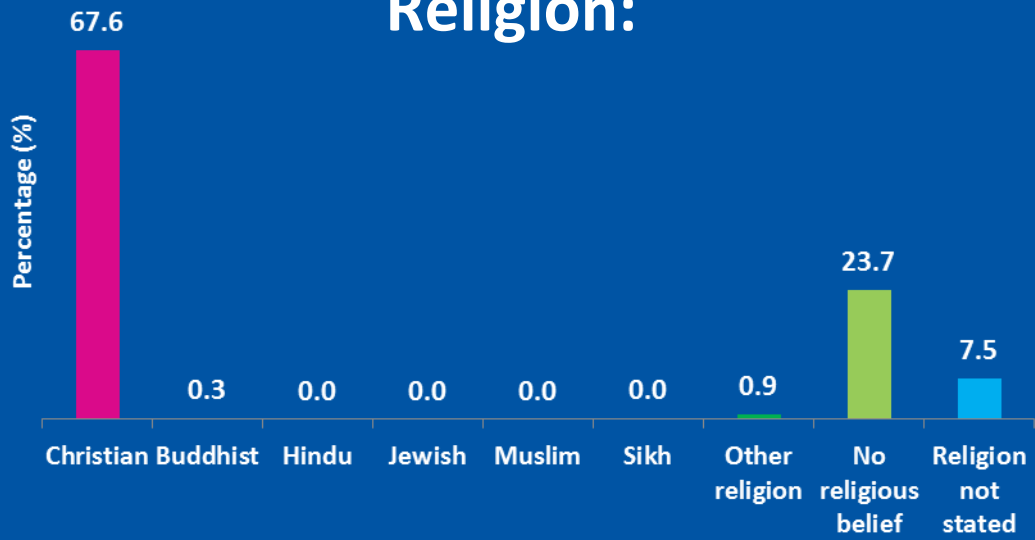

Ethnicity:

WHITE

MIXED

ASIAN

BLACK

OTHER

Religion:

Marriage and civil partnerships (%):

Provision of unpaid care:

Health Status (%):

% of people with a long-term illness:

Housing Tenure:

Number of people claiming unemployment related benefits

Claimants as a proportion of residents aged 16-64

20.02