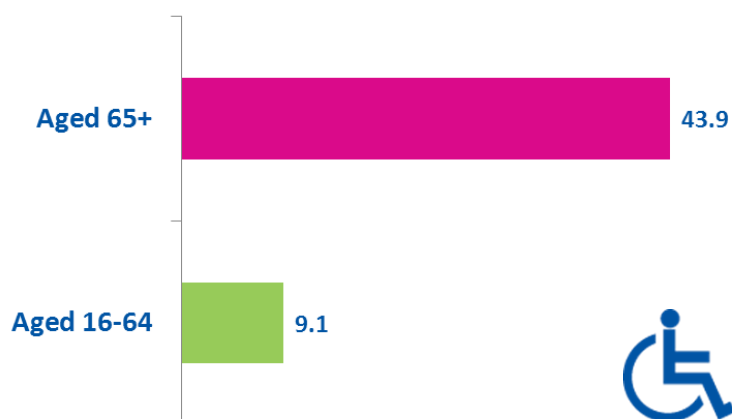

Ethnicity:

WHITE

MIXED

ASIAN

BLACK

OTHER

Religion:

Marriage and civil partnerships (%):

Provision of unpaid care:

Health Status (%):

% of people with a long-term illness:

Housing Tenure:

Number of people claiming unemployment related benefits

Claimants as a proportion of residents aged 16-64

20.02