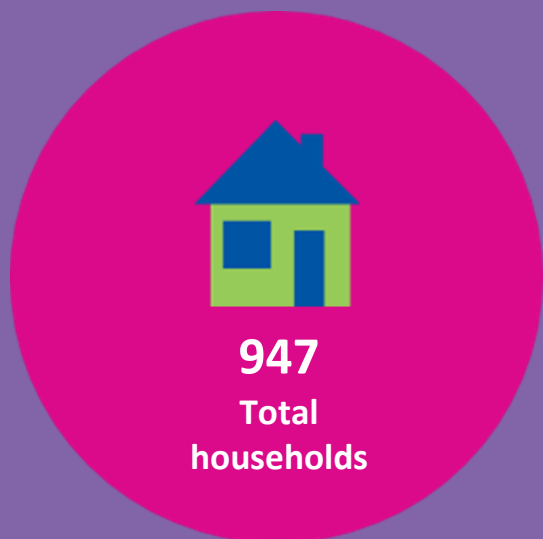

Coaley and Uley Ward

2427

people live within this ward

Aged 0-19

Aged 20-64

Aged 65+

50%
male

50%
female

Ethnicity:

WHITE

MIXED

ASIAN

BLACK

OTHER

Religion:

Marriage and civil partnerships (%):

Provision of unpaid care:

Health Status (%):

% of people with a long-term illness:

Housing Tenure:

Number of people claiming unemployment related benefits

Claimants as a proportion of residents aged 16-64

20.02