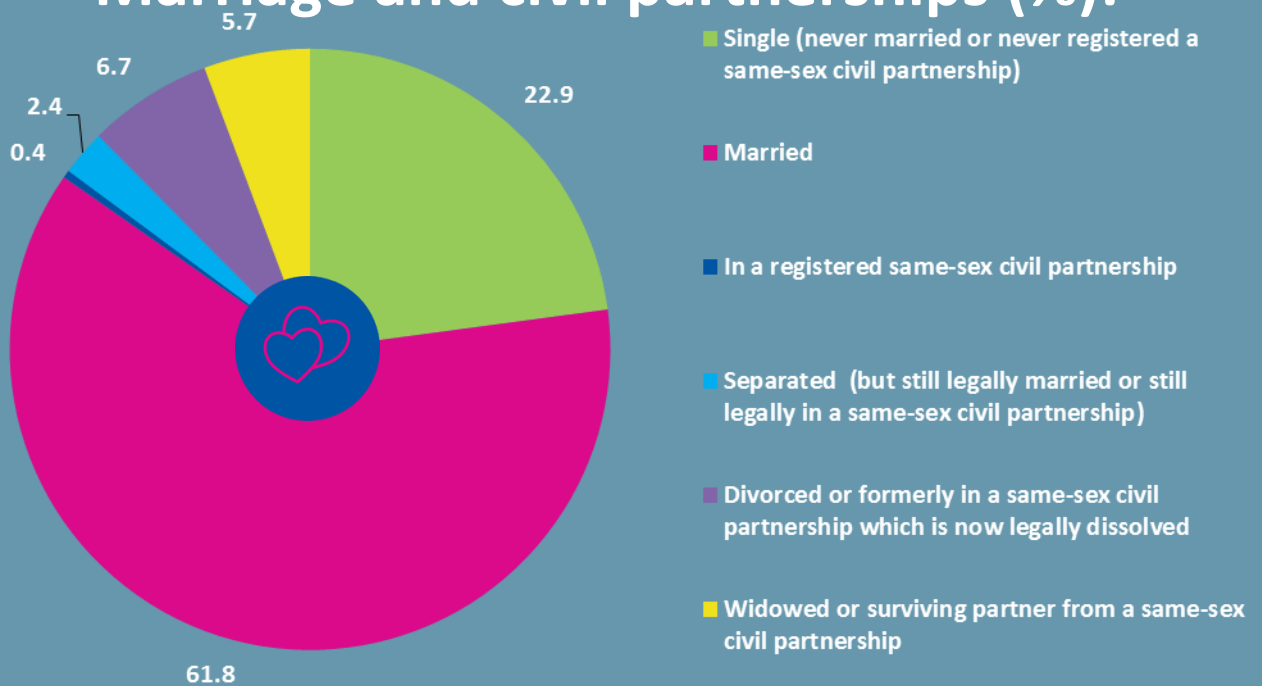

Ethnicity:

WHITE

MIXED

ASIAN

BLACK

OTHER

Religion:

Marriage and civil partnerships (%):

Provision of unpaid care:

Health Status (%):

% of people with a long-term illness:

Housing Tenure:

Number of people claiming unemployment related benefits

Claimants as a proportion of residents aged 16-64

20.02