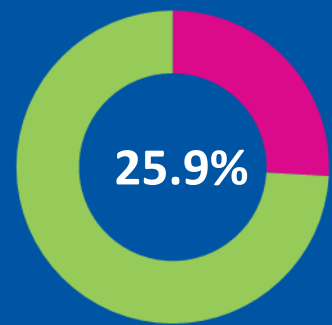

Coaley and Uley Ward

2427

people live within this ward

Aged 0-19

Aged 20-64

Aged 65+

50%
male

50%
female

Provision of unpaid care:

Health Status (%):

% of people with a long-term illness:

Housing Tenure:

Number of people claiming unemployment related benefits

Claimants as a proportion of residents aged 16-64

20.02