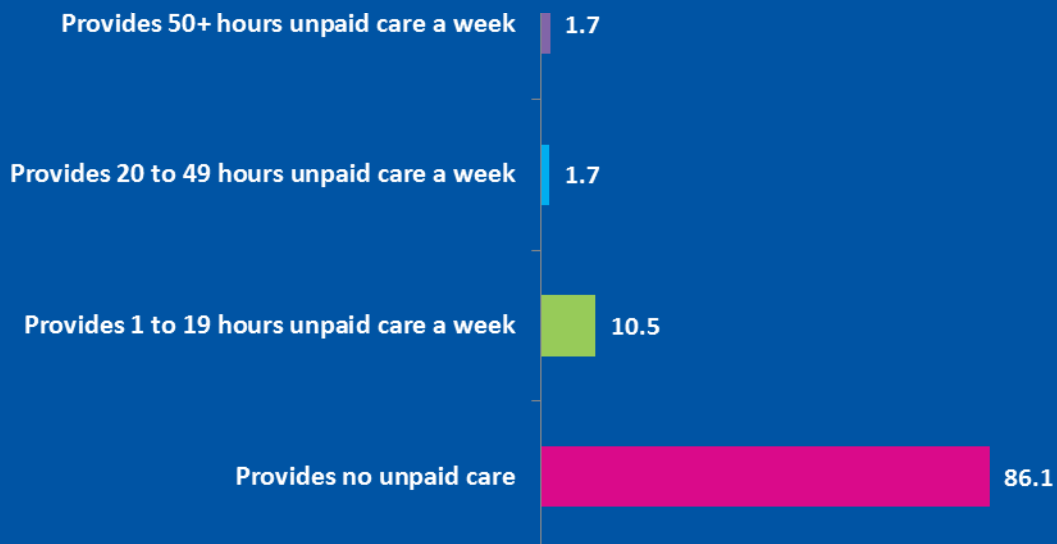

Ethnicity:

WHITE

MIXED

ASIAN

BLACK

OTHER

Religion:

Marriage and civil partnerships (%):

Provision of unpaid care:

Health Status (%):

% of people with a long-term illness:

Housing Tenure:

Number of people claiming unemployment related benefits

Claimants as a proportion of residents aged 16-64

20.02