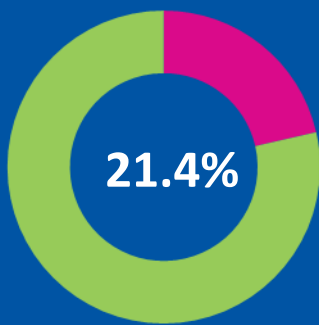

Coaley and Uley Ward

2427

people live within this ward

Aged 0-19

Aged 20-64

Aged 65+

50%
male

50%
female