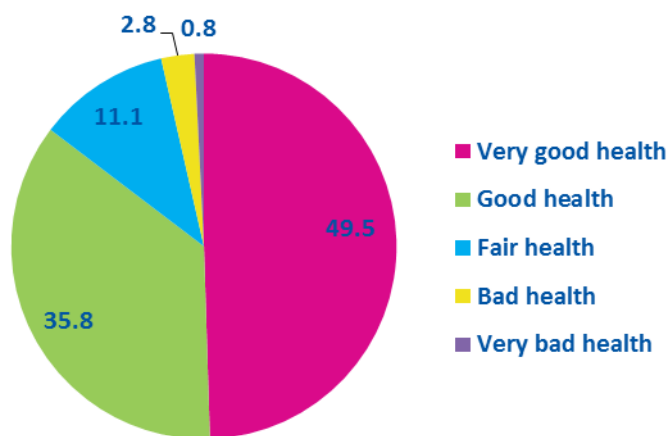

Ethnicity:

WHITE

MIXED

ASIAN

BLACK

OTHER

Religion:

Marriage and civil partnerships (%):

Provision of unpaid care:

Health Status (%):

% of people with a long-term illness:

Housing Tenure:

Number of people claiming unemployment related benefits

Claimants as a proportion of residents aged 16-64

20.02