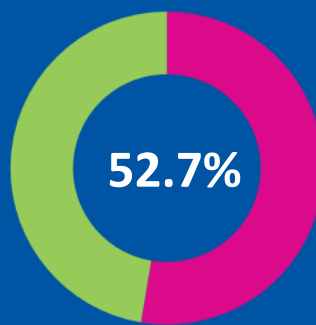

Coaley and Uley Ward

2427

people live within this ward

Aged 0-19

Aged 20-64

Aged 65+

50%
male

50%
female

Provision of unpaid care:

Health Status (%):

% of people with a long-term illness:

Housing Tenure:

Number of people claiming unemployment related benefits

Claimants as a proportion of residents aged 16-64

20.02