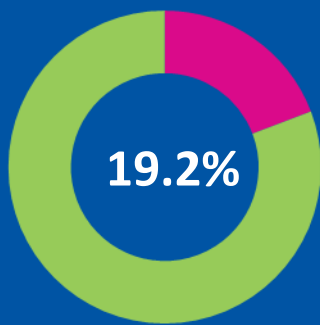

## people live within this ward

Aged 0-19

Aged 20-64

Aged 65+

49.6%  
male

50.4%  
female