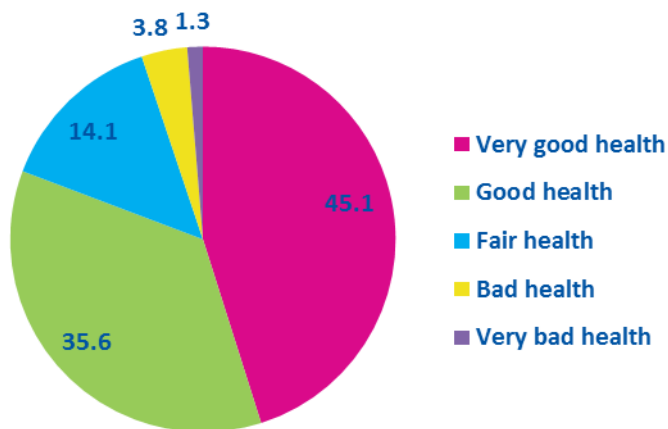

Health Status (%):