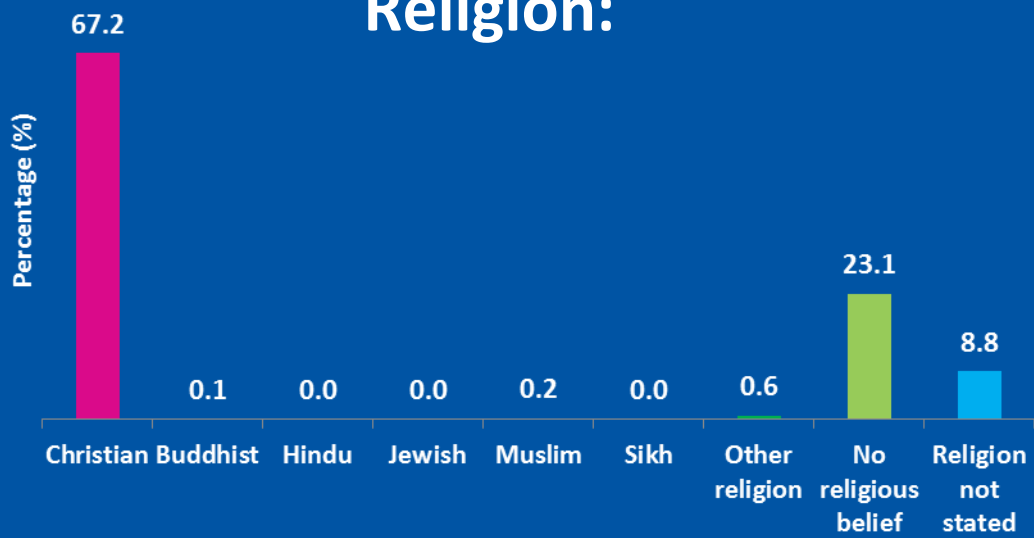

## people live within this ward

Aged 0-19

Aged 20-64

Aged 65+

49.6%  
male

50.4%  
female

## Ethnicity:

WHITE

MIXED

ASIAN

BLACK

OTHER

# Religion: