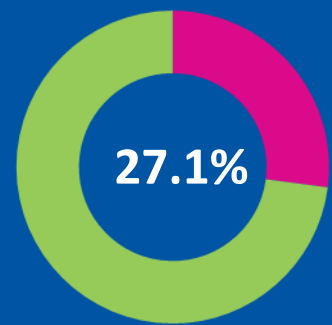

## people live within this ward

Aged 0-19

Aged 20-64

Aged 65+

49.6%  
male

50.4%  
female