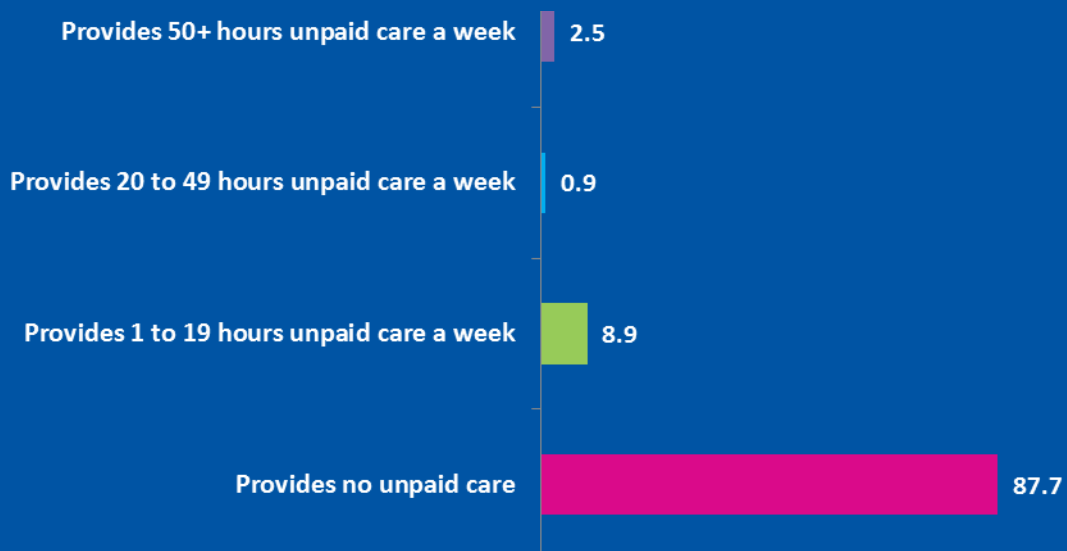

Provision of unpaid care: