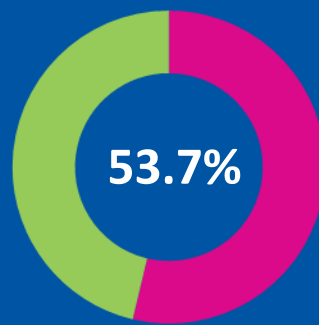

## people live within this ward

Aged 0-19

Aged 20-64

Aged 65+

49.6%  
male

50.4%  
female