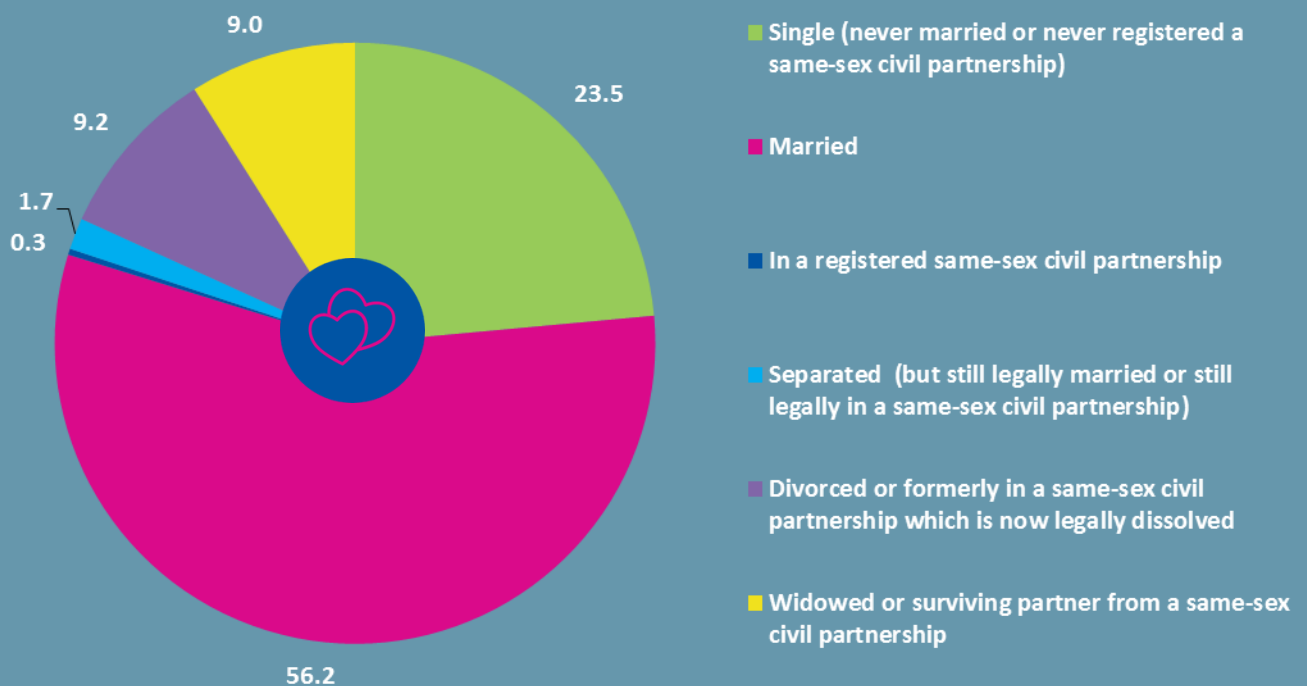

## people live within this ward

Aged 0-19

Aged 20-64

Aged 65+

49.6%  
male

50.4%  
female

## Ethnicity:

WHITE

MIXED

ASIAN

BLACK

OTHER

# Religion:

# Marriage and civil partnerships (%):