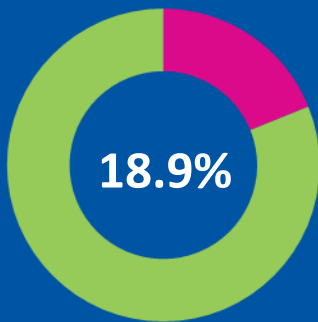

## people live within this ward

Aged 0-19

Aged 20-64

Aged 65+

48.9%  
male

51.1%  
female