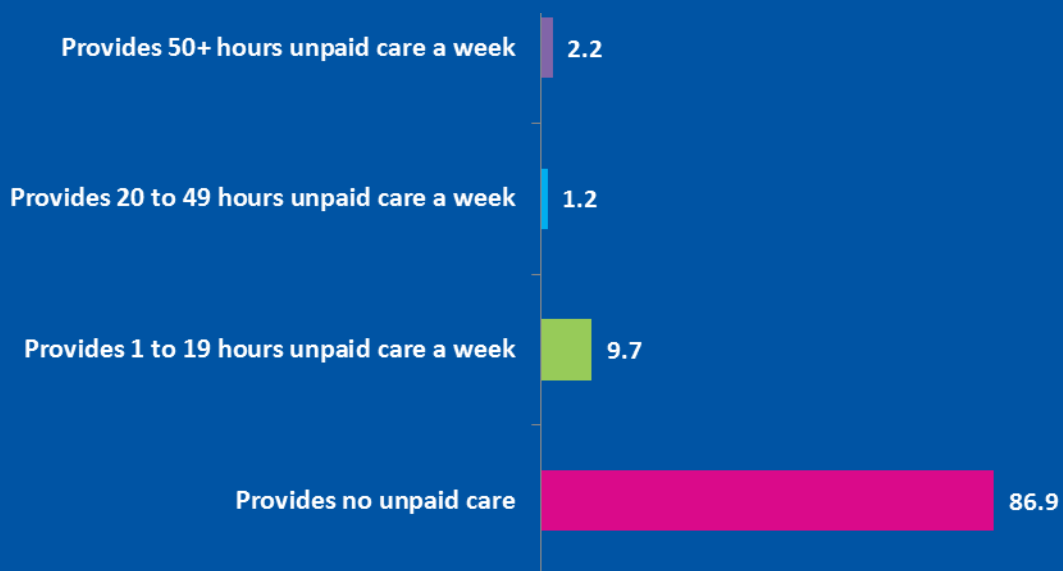

Provision of unpaid care: