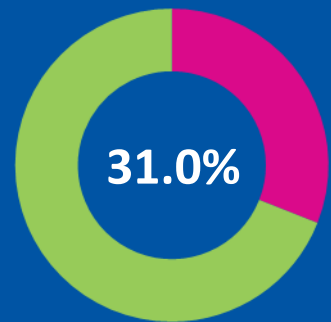

## people live within this ward

Aged 0-19

Aged 20-64

Aged 65+

48.9%  
male

51.1%  
female