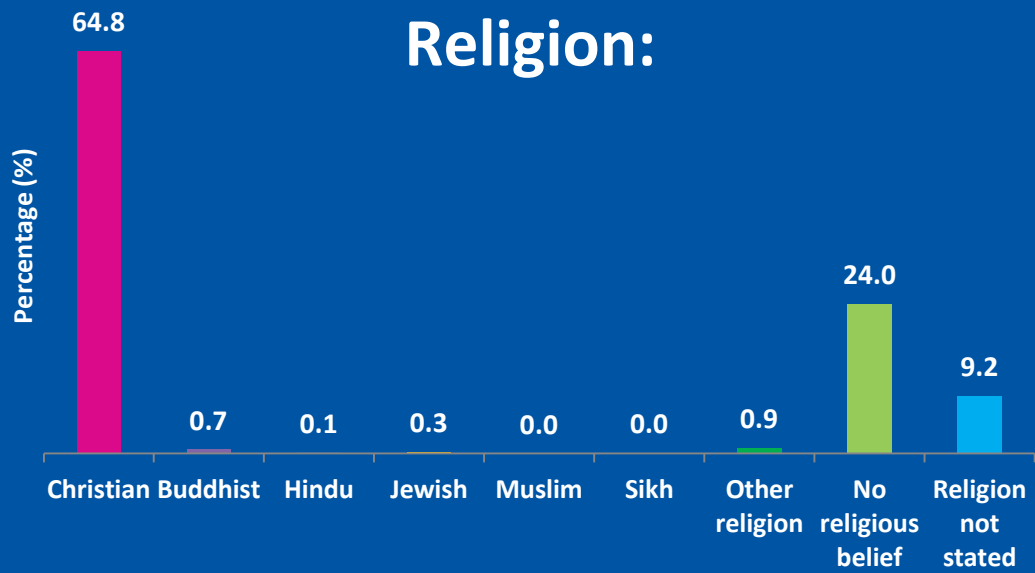

## people live within this ward

Aged 0-19

Aged 20-64

Aged 65+

48.9%  
male

51.1%  
female

## Ethnicity:

WHITE

MIXED

ASIAN

BLACK

OTHER

# Religion: