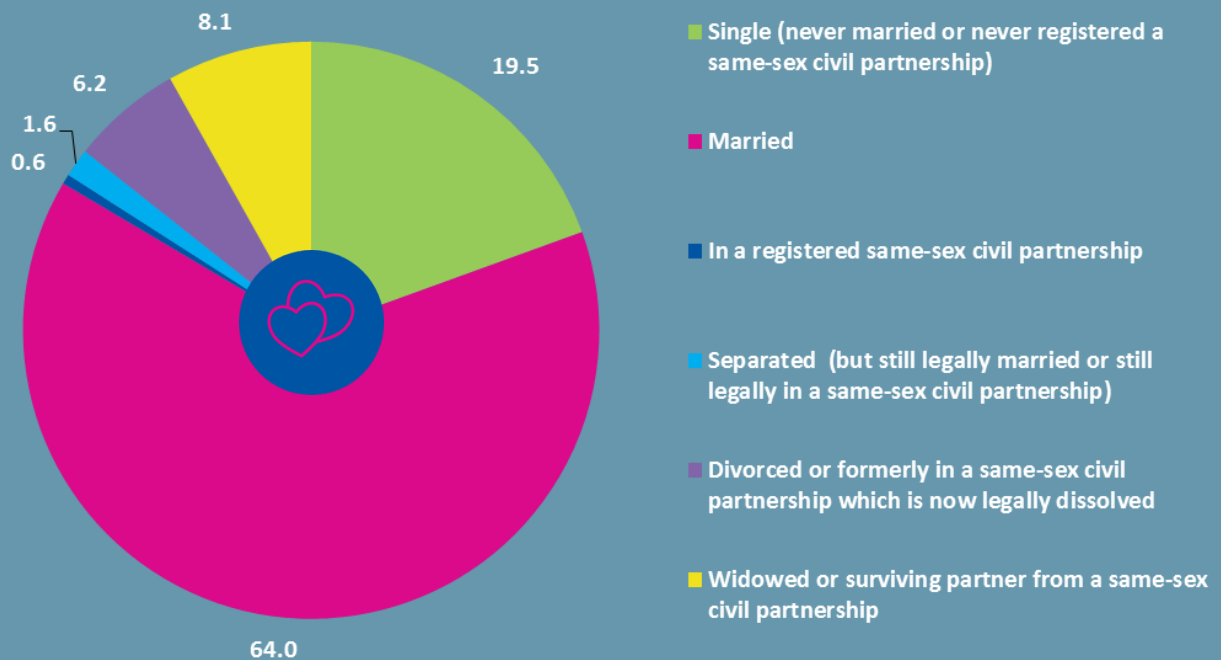

## people live within this ward

Aged 0-19

Aged 20-64

Aged 65+

48.9%  
male

51.1%  
female

## Ethnicity:

WHITE

MIXED

ASIAN

BLACK

OTHER

# Religion:

# Marriage and civil partnerships (%):