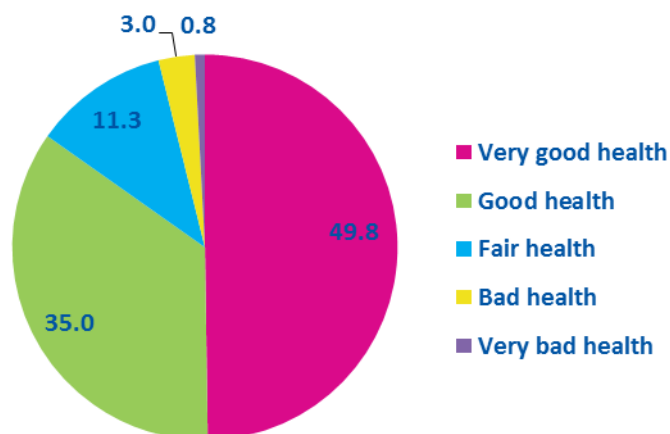

Health Status (%):