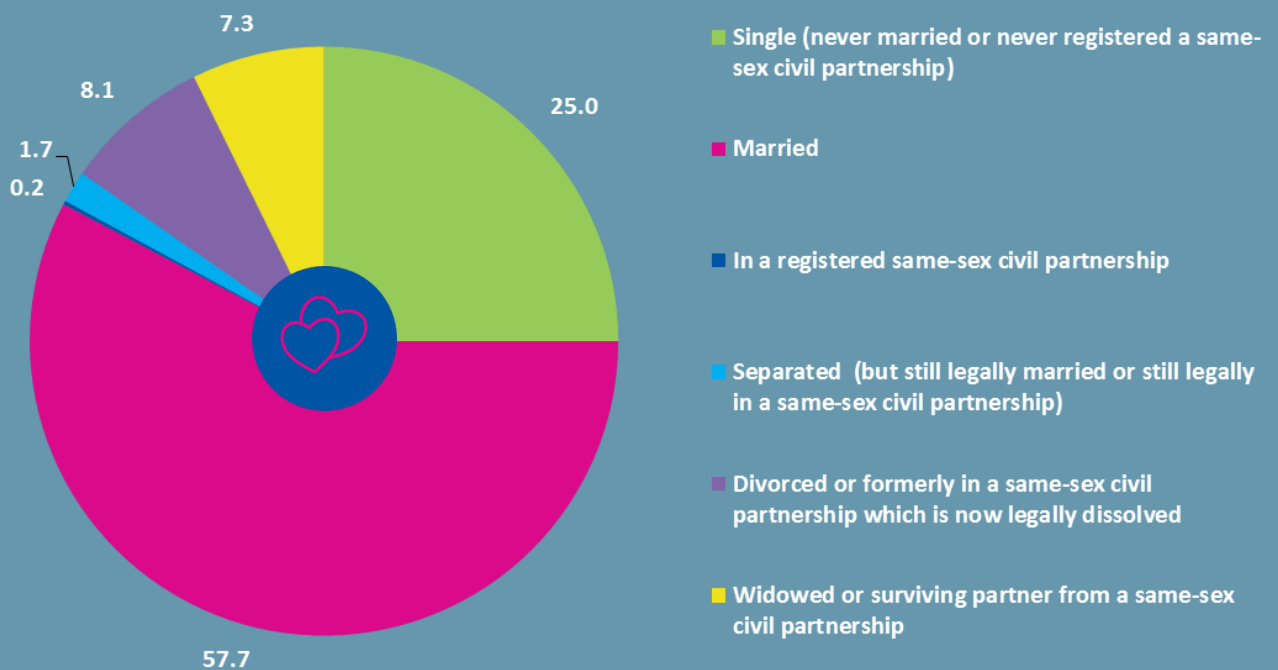

Berkeley Vale Ward

7320

people live within this ward

Aged 0-19

Aged 20-64

Aged 65+

49.5%
male

50.5%
female

Ethnicity:

WHITE

MIXED

ASIAN

BLACK

OTHER

Religion:

Marriage and civil partnerships (%):

Provision of unpaid care:

Health Status (%):

% of people with a long-term illness:

Housing Tenure:

Number of people claiming unemployment related benefits

Claimants as a proportion of residents aged 16-64

30.39