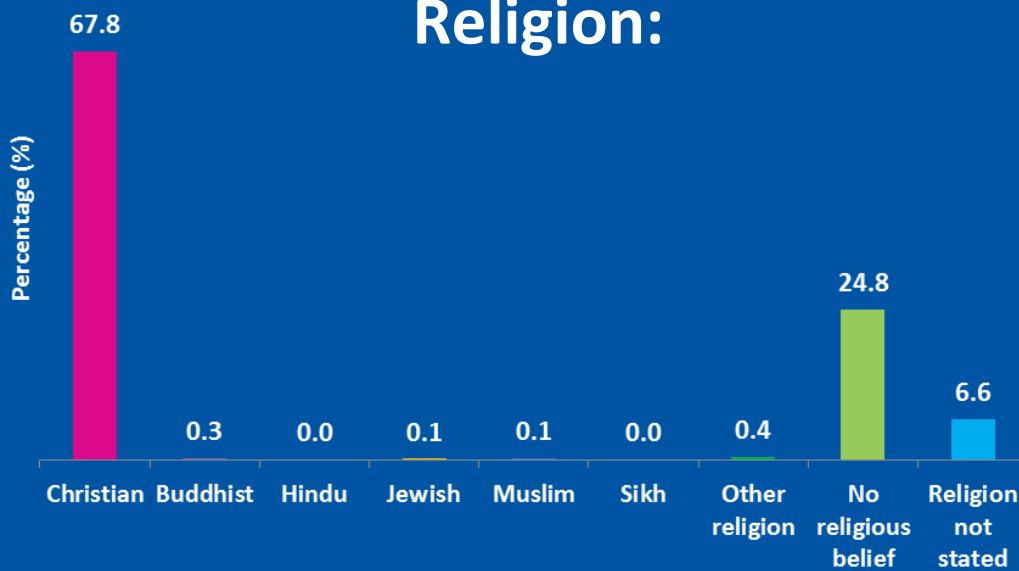

Berkeley Vale Ward

7320

people live within this ward

Aged 0-19

Aged 20-64

Aged 65+

49.5%
male

50.5%
female

Ethnicity:

WHITE

MIXED

ASIAN

BLACK

OTHER

Religion:

Marriage and civil partnerships (%):

Provision of unpaid care:

Health Status (%):

% of people with a long-term illness:

Housing Tenure:

Number of people claiming unemployment related benefits

Claimants as a proportion of residents aged 16-64

30.39