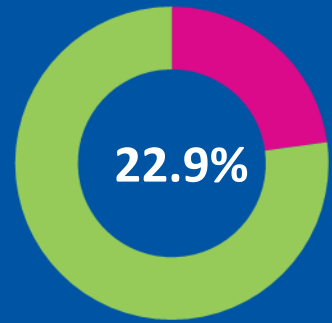

Berkeley Vale Ward

7320

people live within this ward

Aged 0-19

Aged 20-64

Aged 65+

49.5%
male

50.5%
female