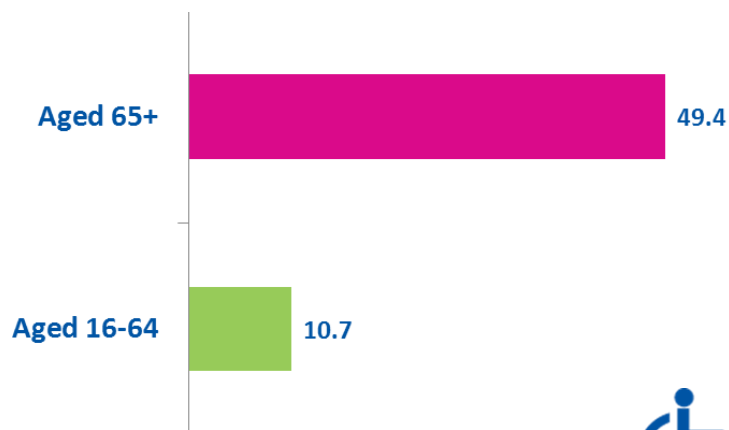

Berkeley Vale Ward

7320

people live within this ward

Aged 0-19

Aged 20-64

Aged 65+

49.5%
male

50.5%
female

Ethnicity:

WHITE

MIXED

ASIAN

BLACK

OTHER

Religion:

Marriage and civil partnerships (%):

Provision of unpaid care:

Health Status (%):

% of people with a long-term illness:

Housing Tenure:

Number of people claiming unemployment related benefits

Claimants as a proportion of residents aged 16-64

30.39