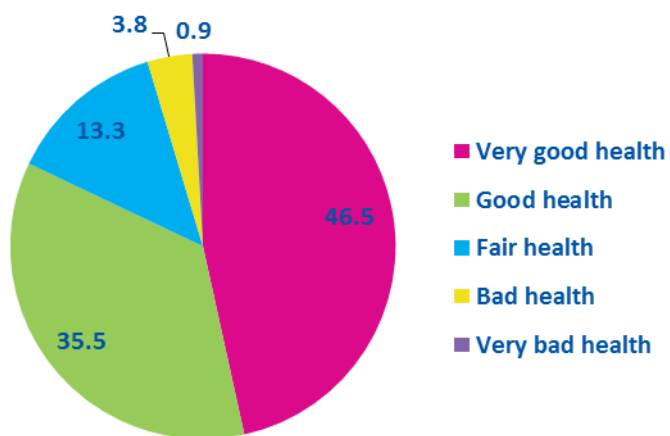

Berkeley Vale Ward

7320

people live within this ward

Aged 0-19

Aged 20-64

Aged 65+

49.5%
male

50.5%
female

Ethnicity:

WHITE

MIXED

ASIAN

BLACK

OTHER

Religion:

Marriage and civil partnerships (%):

Provision of unpaid care:

Health Status (%):

% of people with a long-term illness:

Housing Tenure:

Number of people claiming unemployment related benefits

Claimants as a proportion of residents aged 16-64

30.39