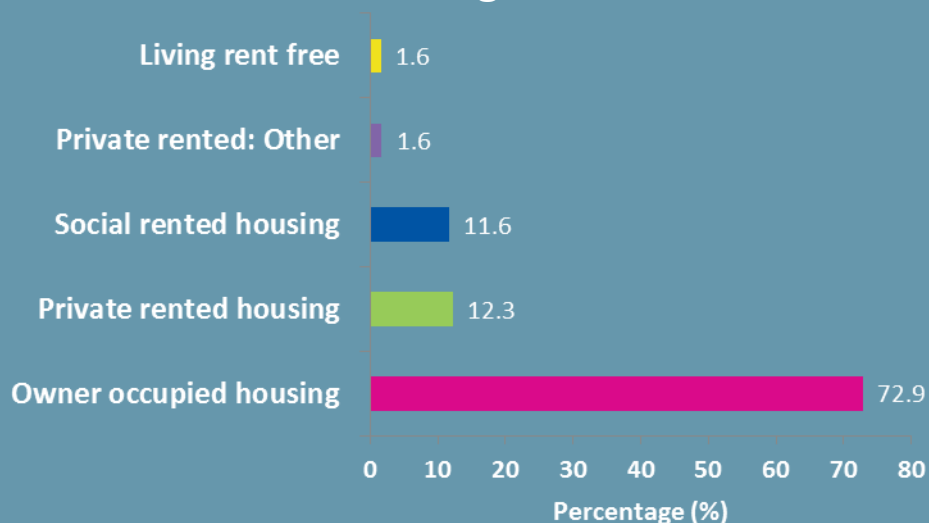

Provision of unpaid care:

Health Status (%):

% of people with a long-term illness:

Housing Tenure:

Number of people claiming unemployment related benefits

Claimants as a proportion of residents aged 16-64

30.39