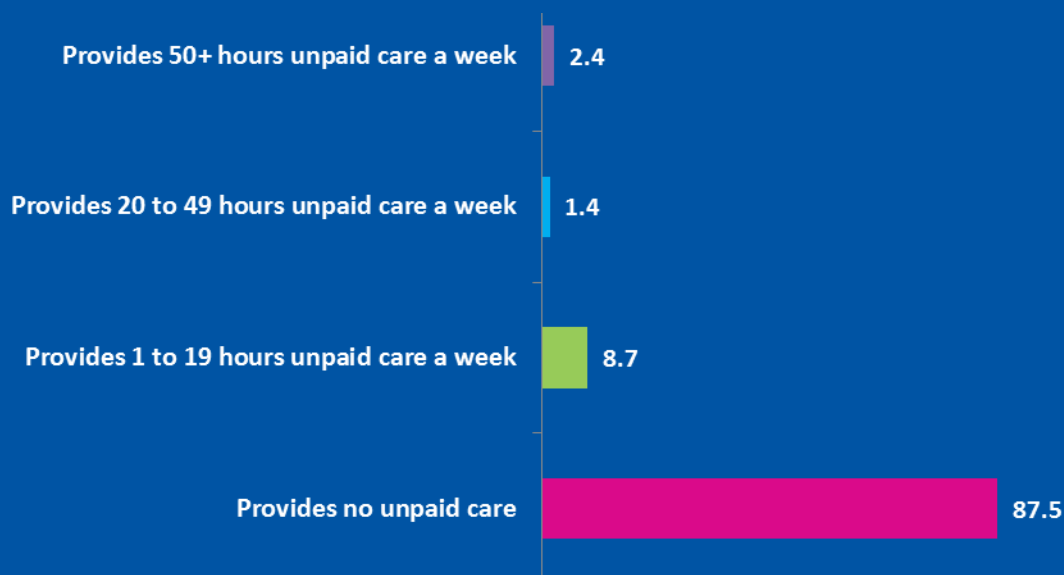

Berkeley Vale Ward

7320

people live within this ward

Aged 0-19

Aged 20-64

Aged 65+

49.5%
male

50.5%
female

Ethnicity:

WHITE

MIXED

ASIAN

BLACK

OTHER

Religion:

Marriage and civil partnerships (%):

Provision of unpaid care:

Health Status (%):

% of people with a long-term illness:

Housing Tenure:

Number of people claiming unemployment related benefits

Claimants as a proportion of residents aged 16-64

30.39