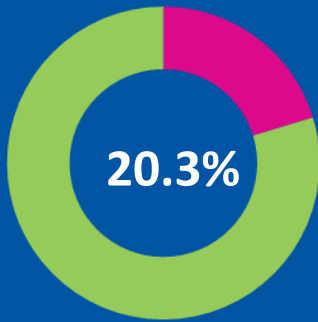

Berkeley Vale Ward

7320

people live within this ward

Aged 0-19

Aged 20-64

Aged 65+

49.5%
male

50.5%
female