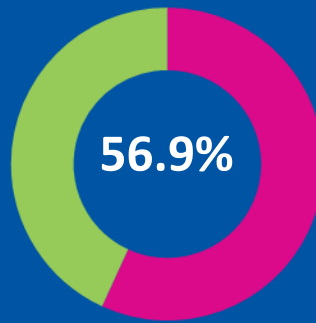

Berkeley Vale Ward

7320

people live within this ward

Aged 0-19

Aged 20-64

Aged 65+

49.5%
male

50.5%
female

Provision of unpaid care:

Health Status (%):

% of people with a long-term illness:

Housing Tenure:

Number of people claiming unemployment related benefits

Claimants as a proportion of residents aged 16-64

30.39