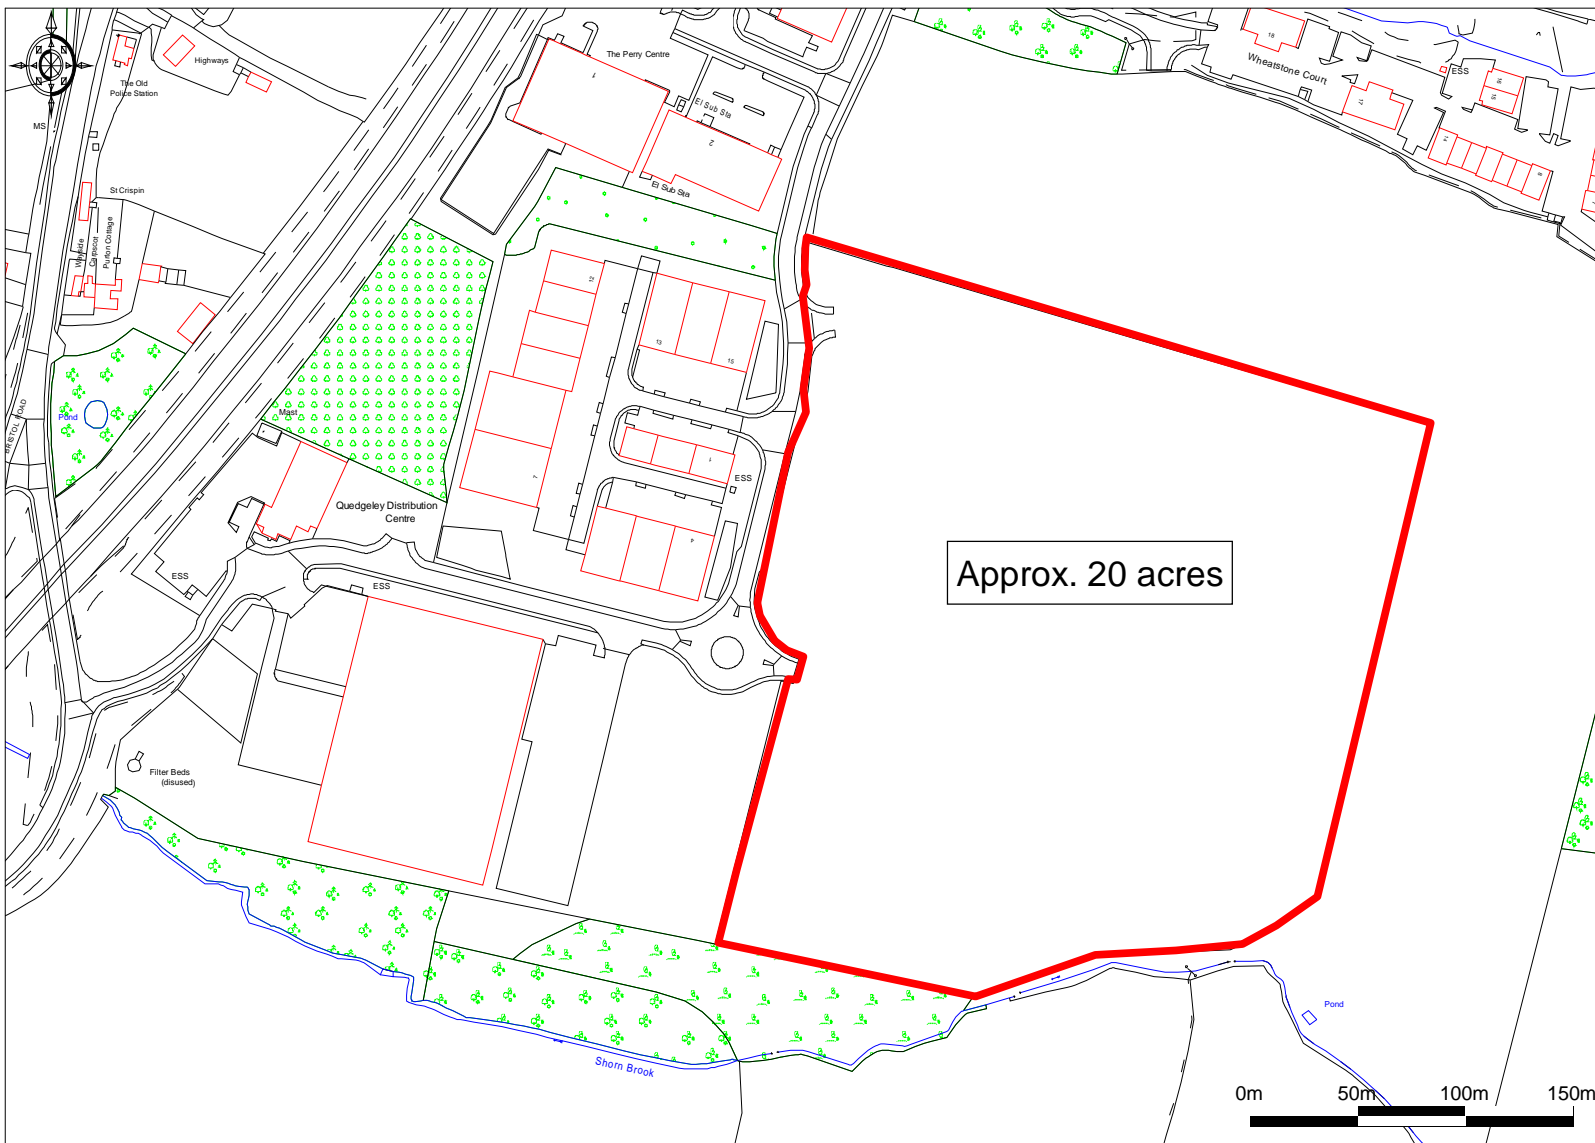

Quadrant Distribution Centre Gloucester - Remaining Land