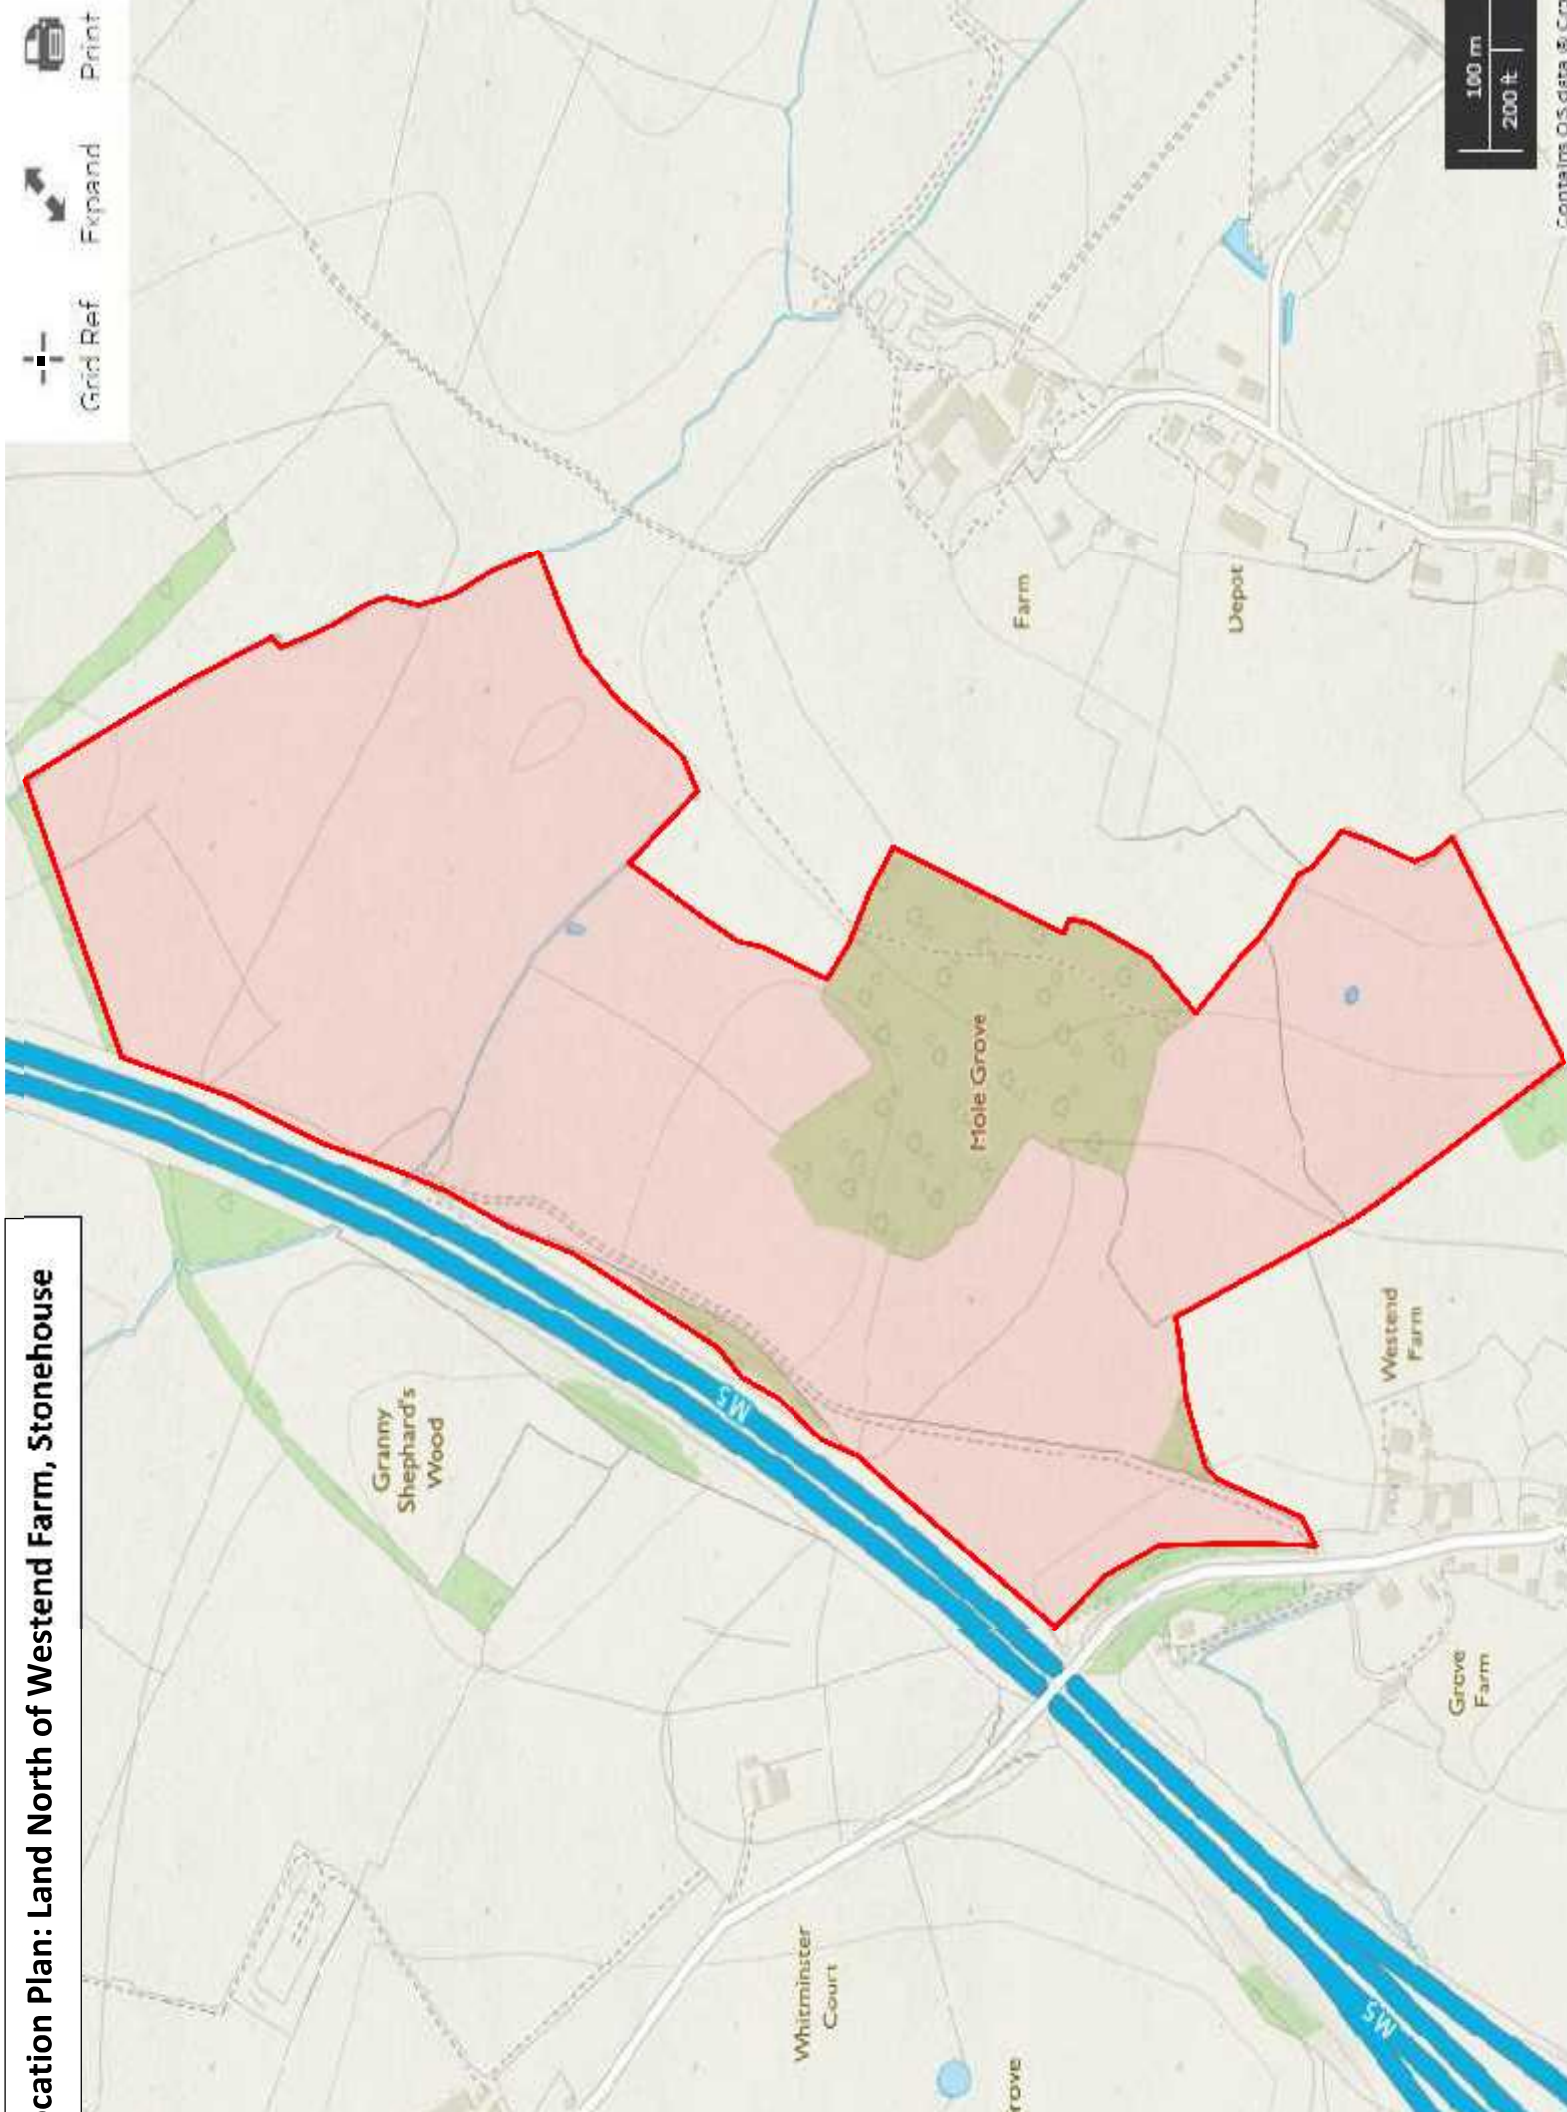

Location Plan: Land North of Westend Farm, Stonehouse

Grid Ref. Expand Print

100 m
200 ft

Contains OS data © Crown Copyright