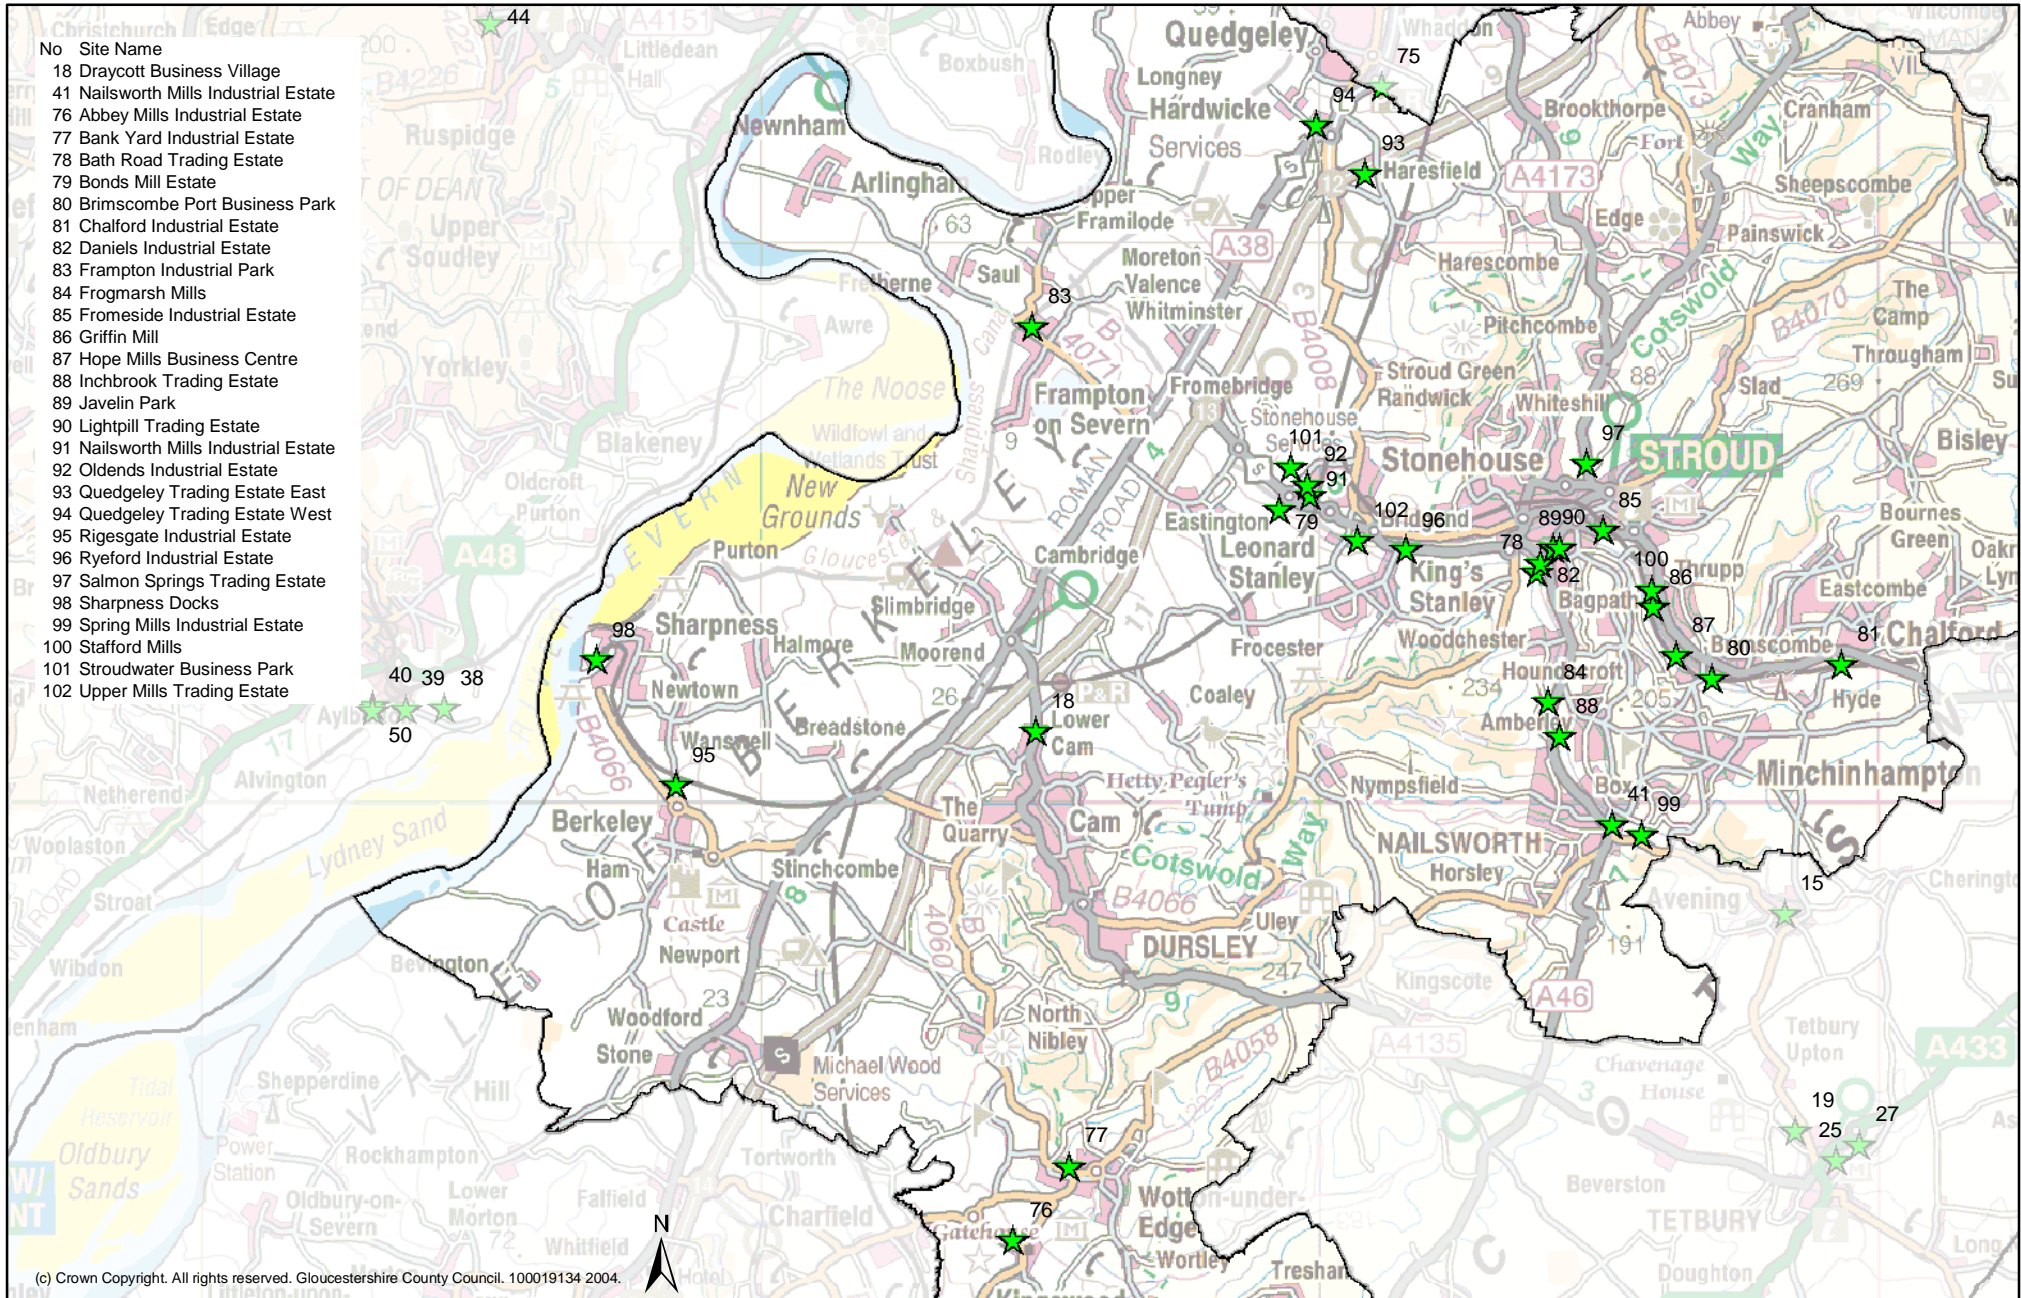

Industrial Estates in Stroud

(c) Crown Copyright. All rights reserved. Gloucestershire County Council. 100019134 2004.

DATE: 14th December 2005 SCALE: 1:135,168

This map is reproduced from (or based upon) the Ordnance Survey material with the permission of Ordnance Survey on behalf of the controller of Her Majesty's Stationery Office (c) Crown Copyright. Unauthorised reproduction infringes Crown copyright and may lead to prosecution or civil proceedings. Gloucestershire County Council 100019134 2004. Research Team Environment Directorate e-mail: research@gloucestershire.gov.uk