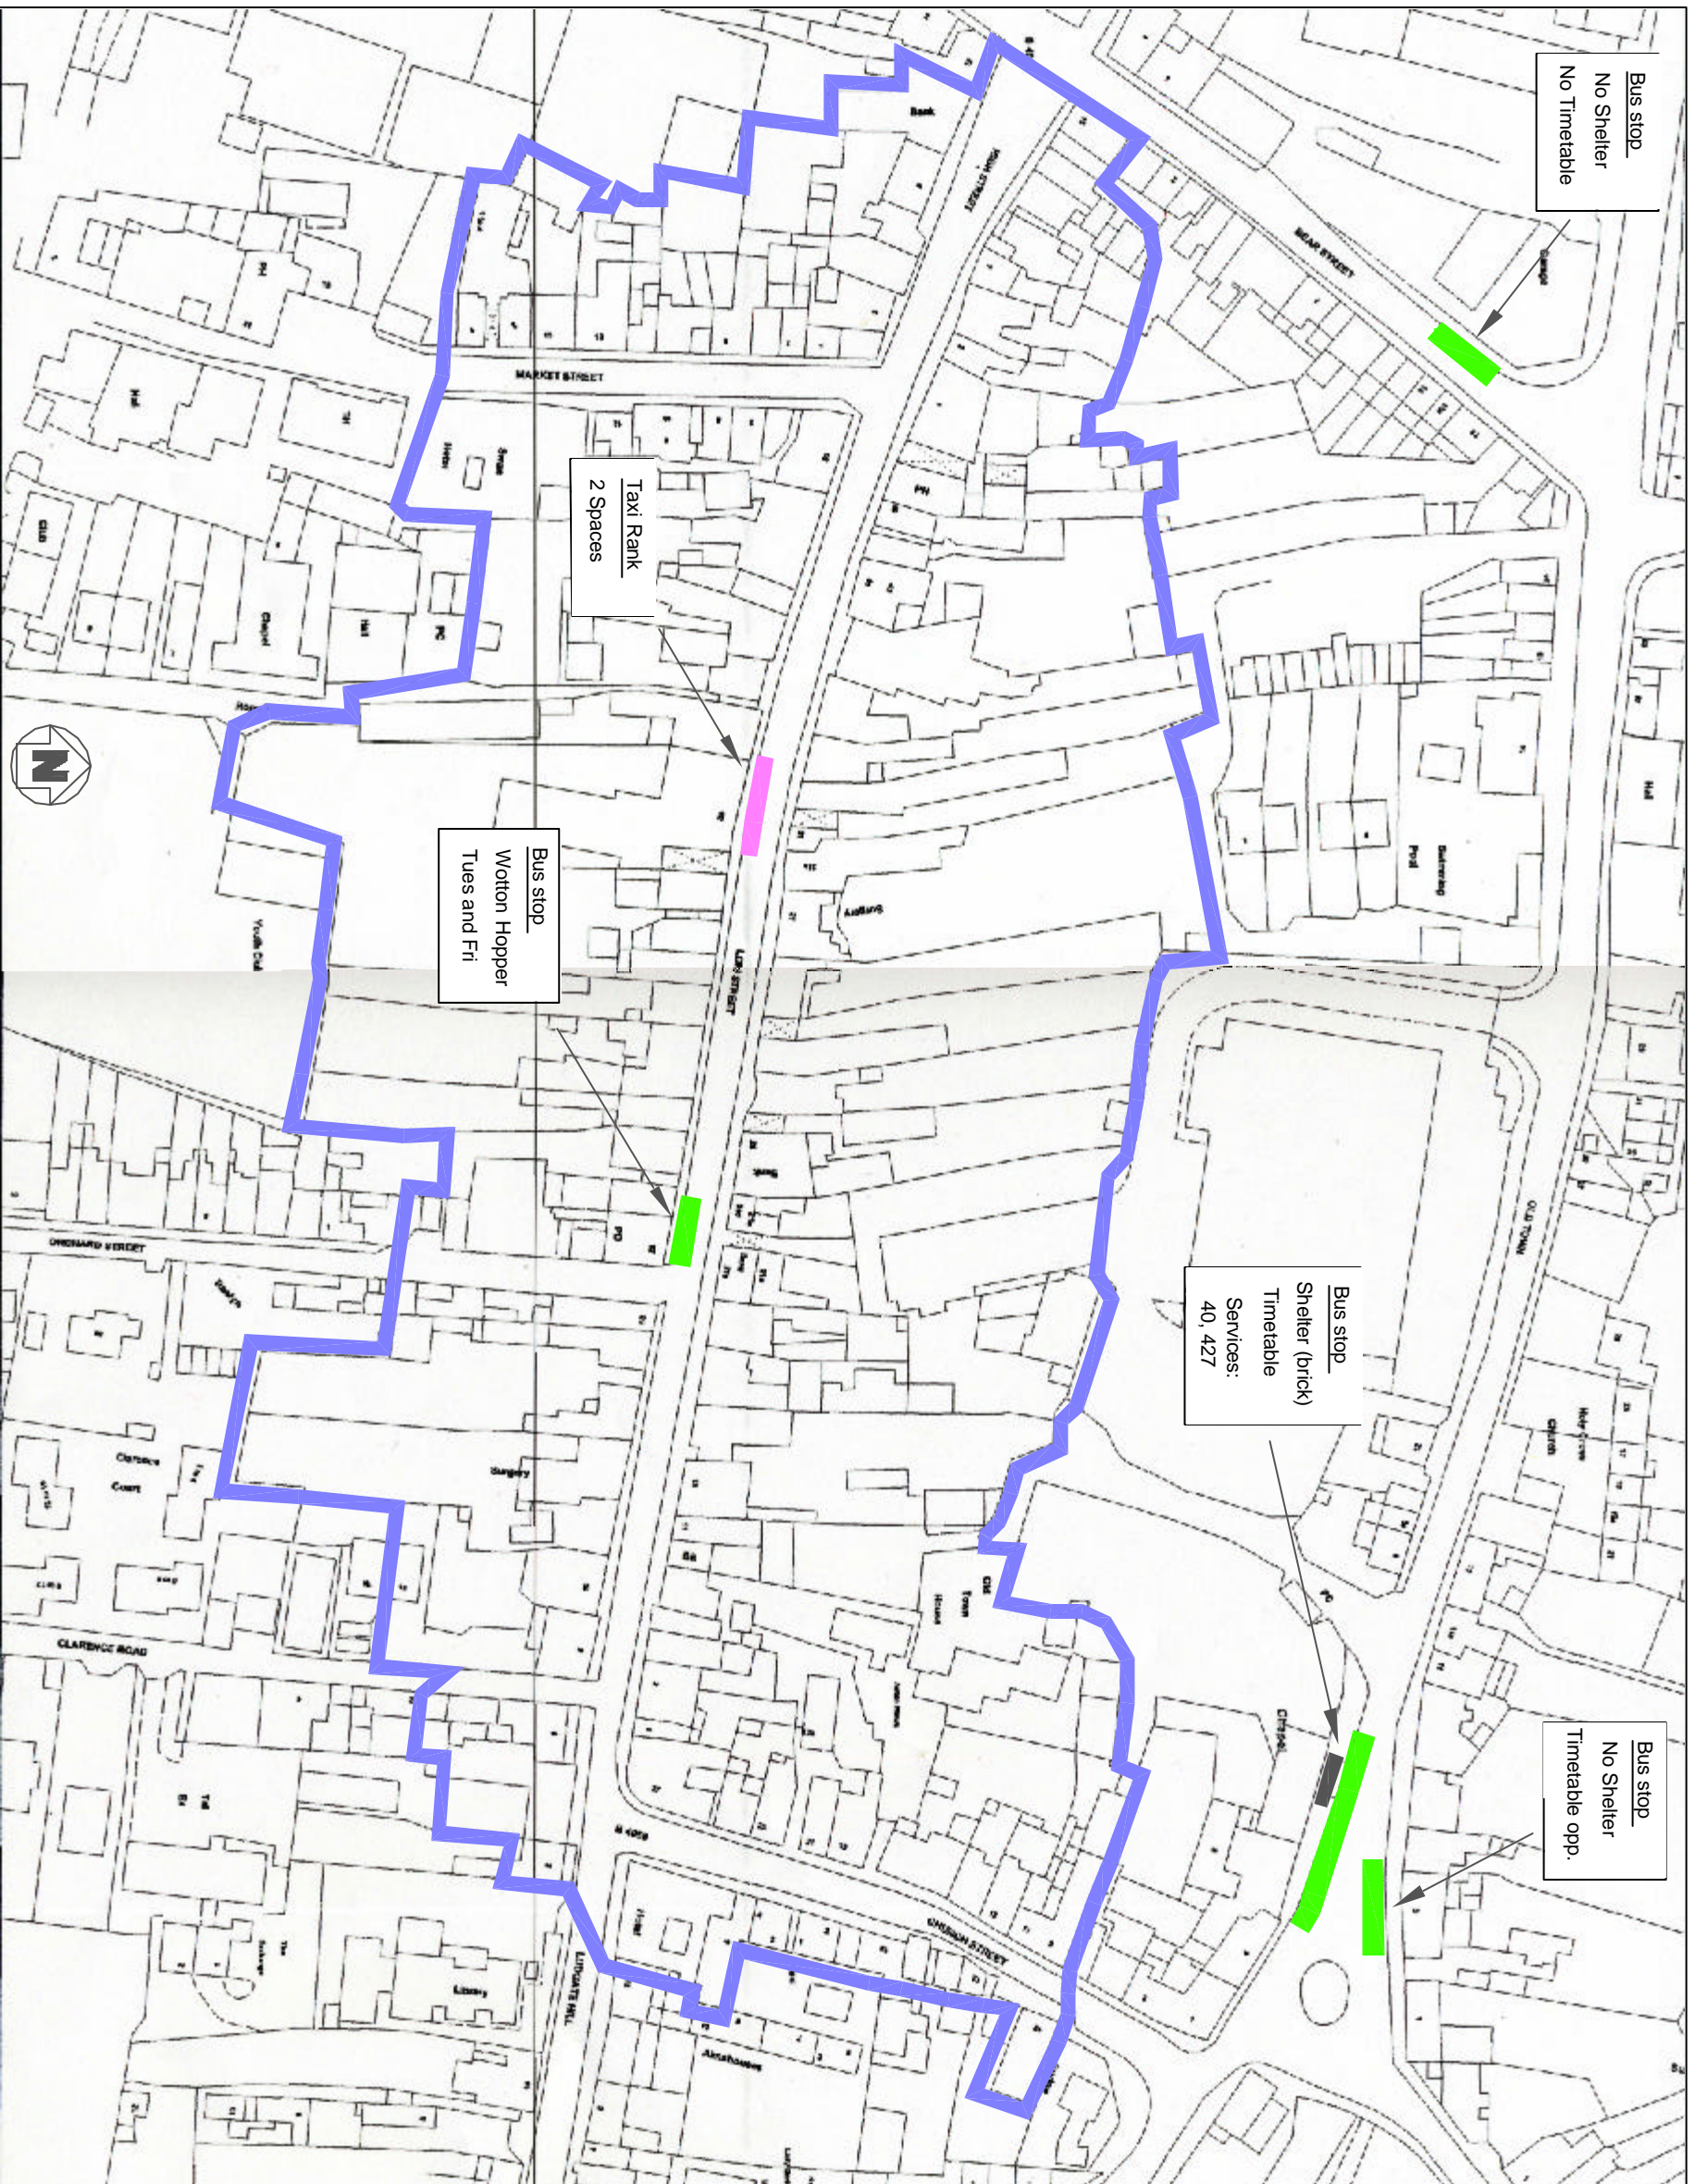

KEY:

 Town centre boundary

 Bus stop

Not to scale

Public transport facilities in Wotton-Under-Edge

Figure 3.6

Reproduced from the Ordnance Survey mapping with the permission of the Controller of Her Majesty's Stationary Office © Crown Copyright. Unauthorised reproduction infringes Crown Copyright and may lead to prosecution or civil proceedings. Stroud District Council Licence No. LA079596