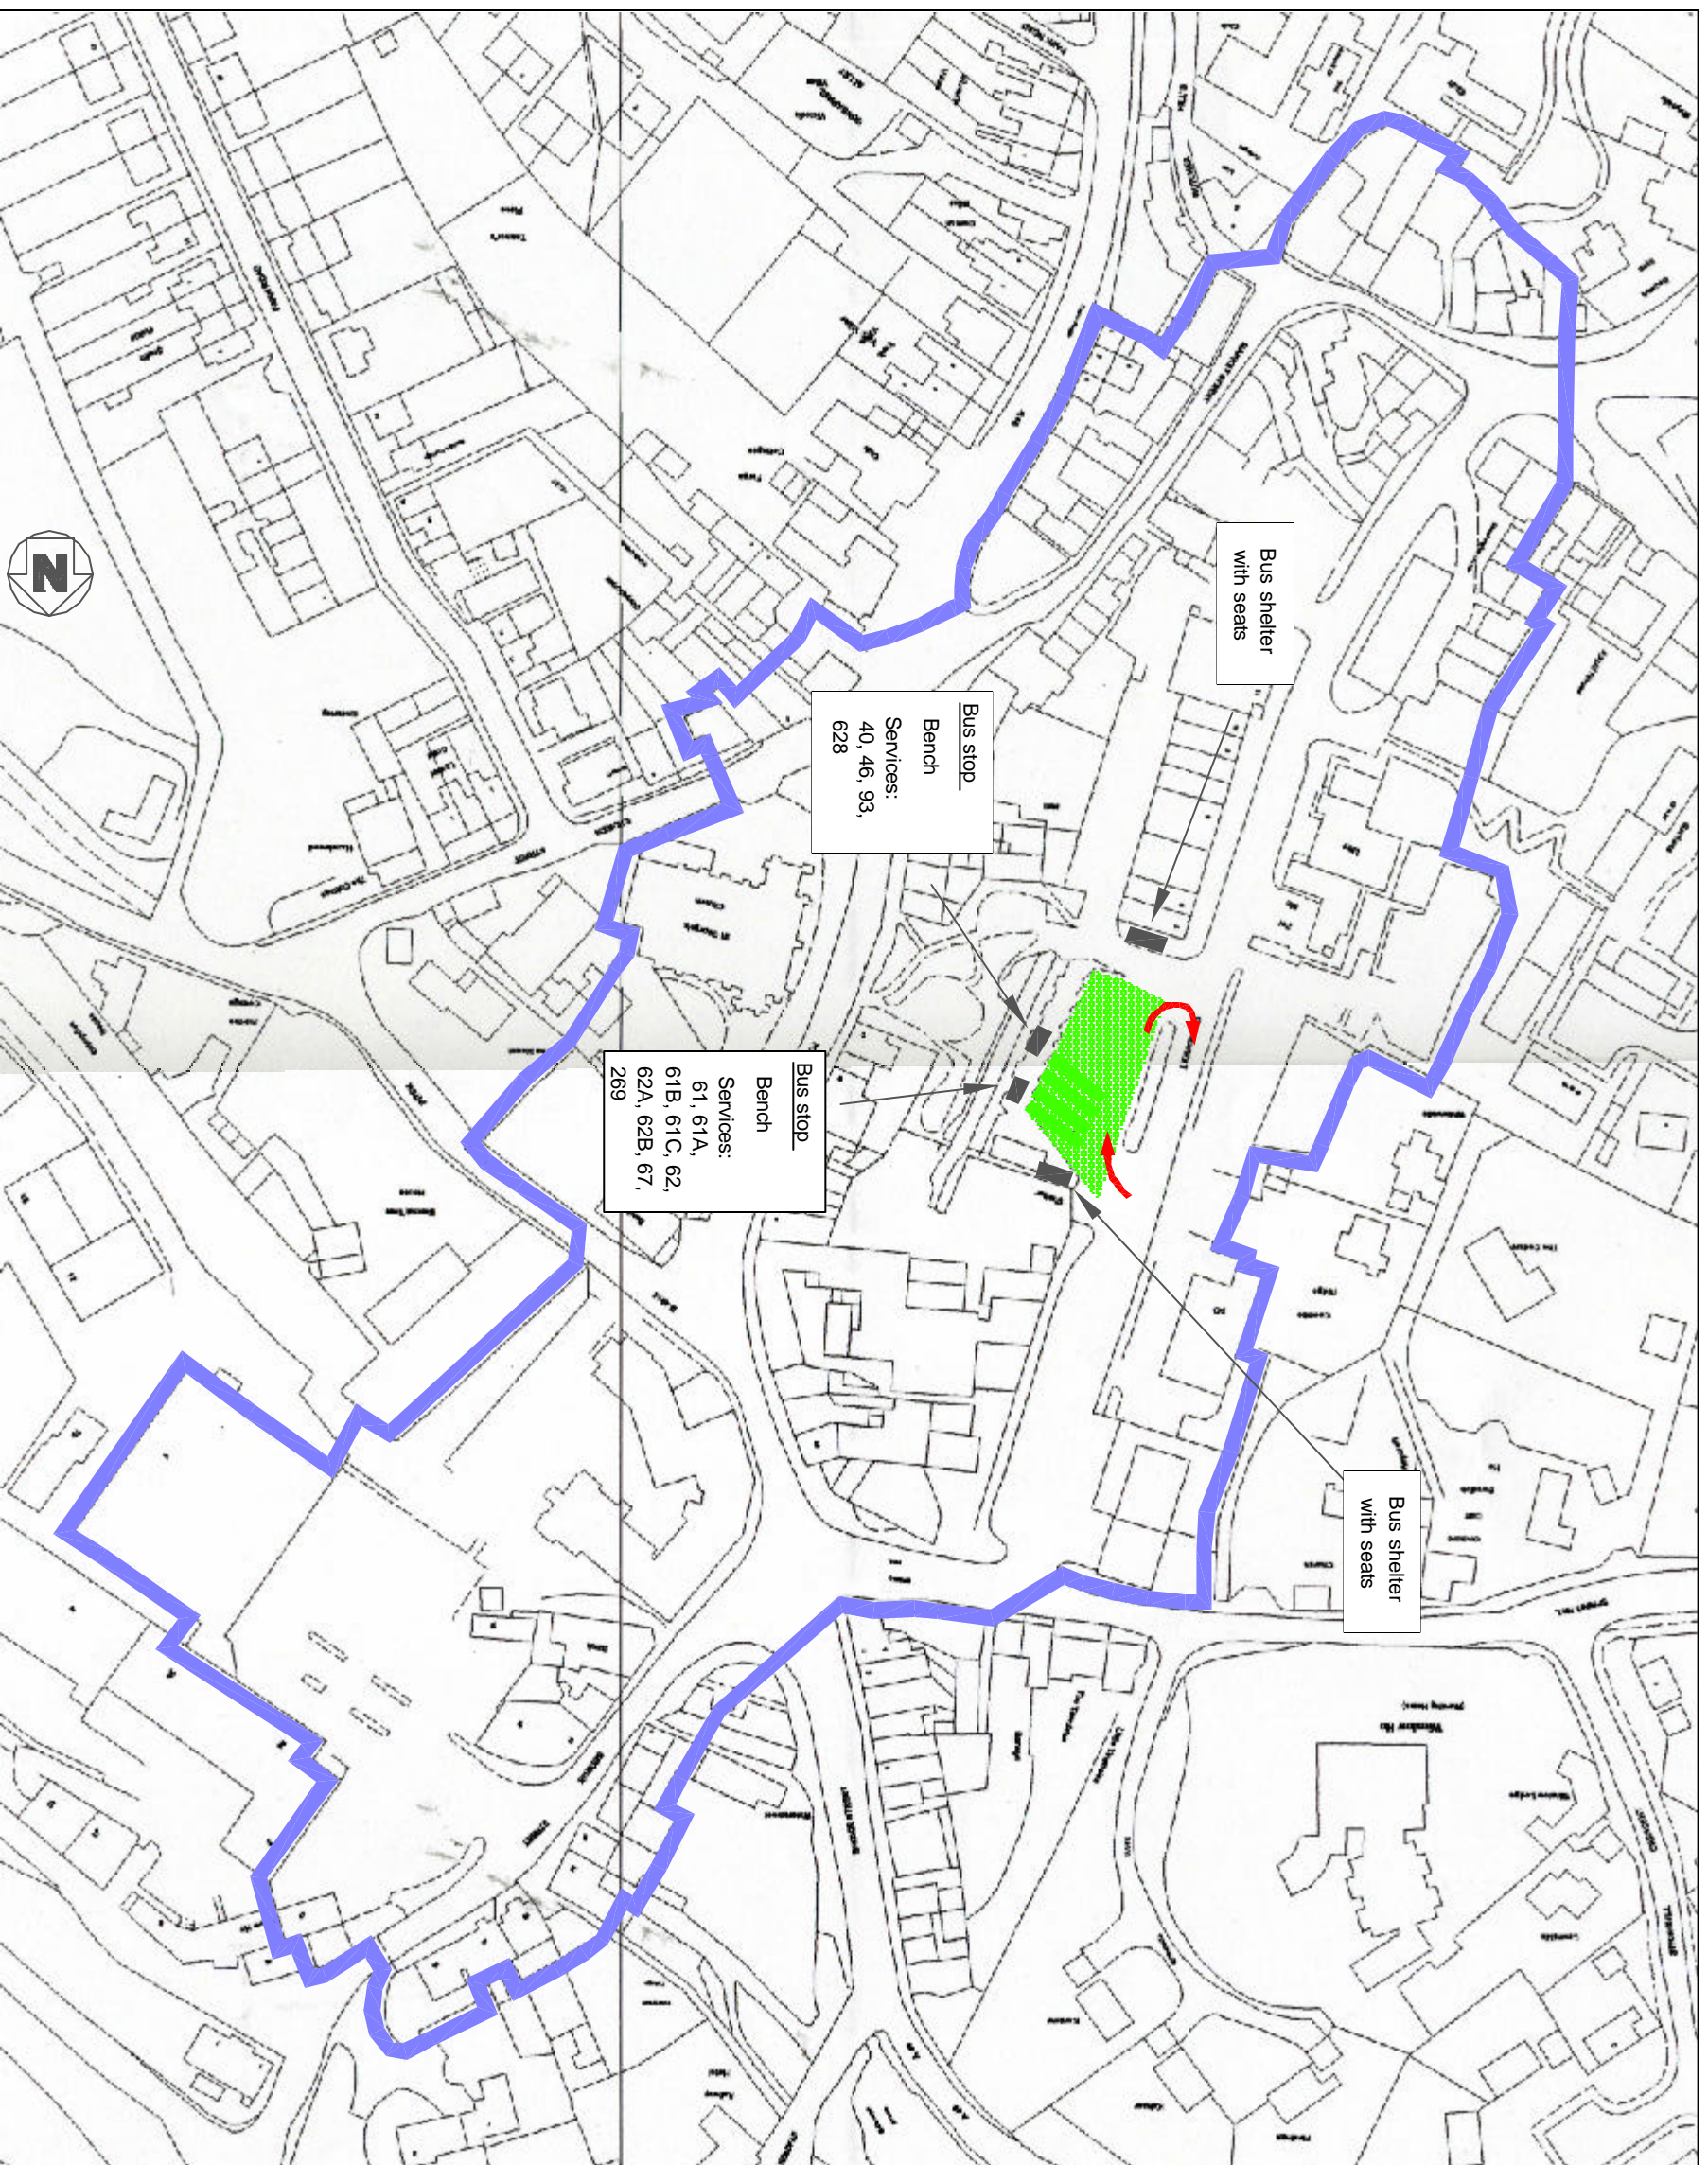

**KEY:**

 Town centre boundary

 Bus stop

Not to scale

Reproduced from the Ordnance Survey mapping with the permission of the Controller of Her Majesty's Stationary Office © Crown Copyright. Unauthorised reproduction infringes Crown Copyright and may lead to prosecution or civil proceedings. Stroud District Council Licence No. LA079596

**Public transport facilities in Nailsworth**

**Figure 3.3**