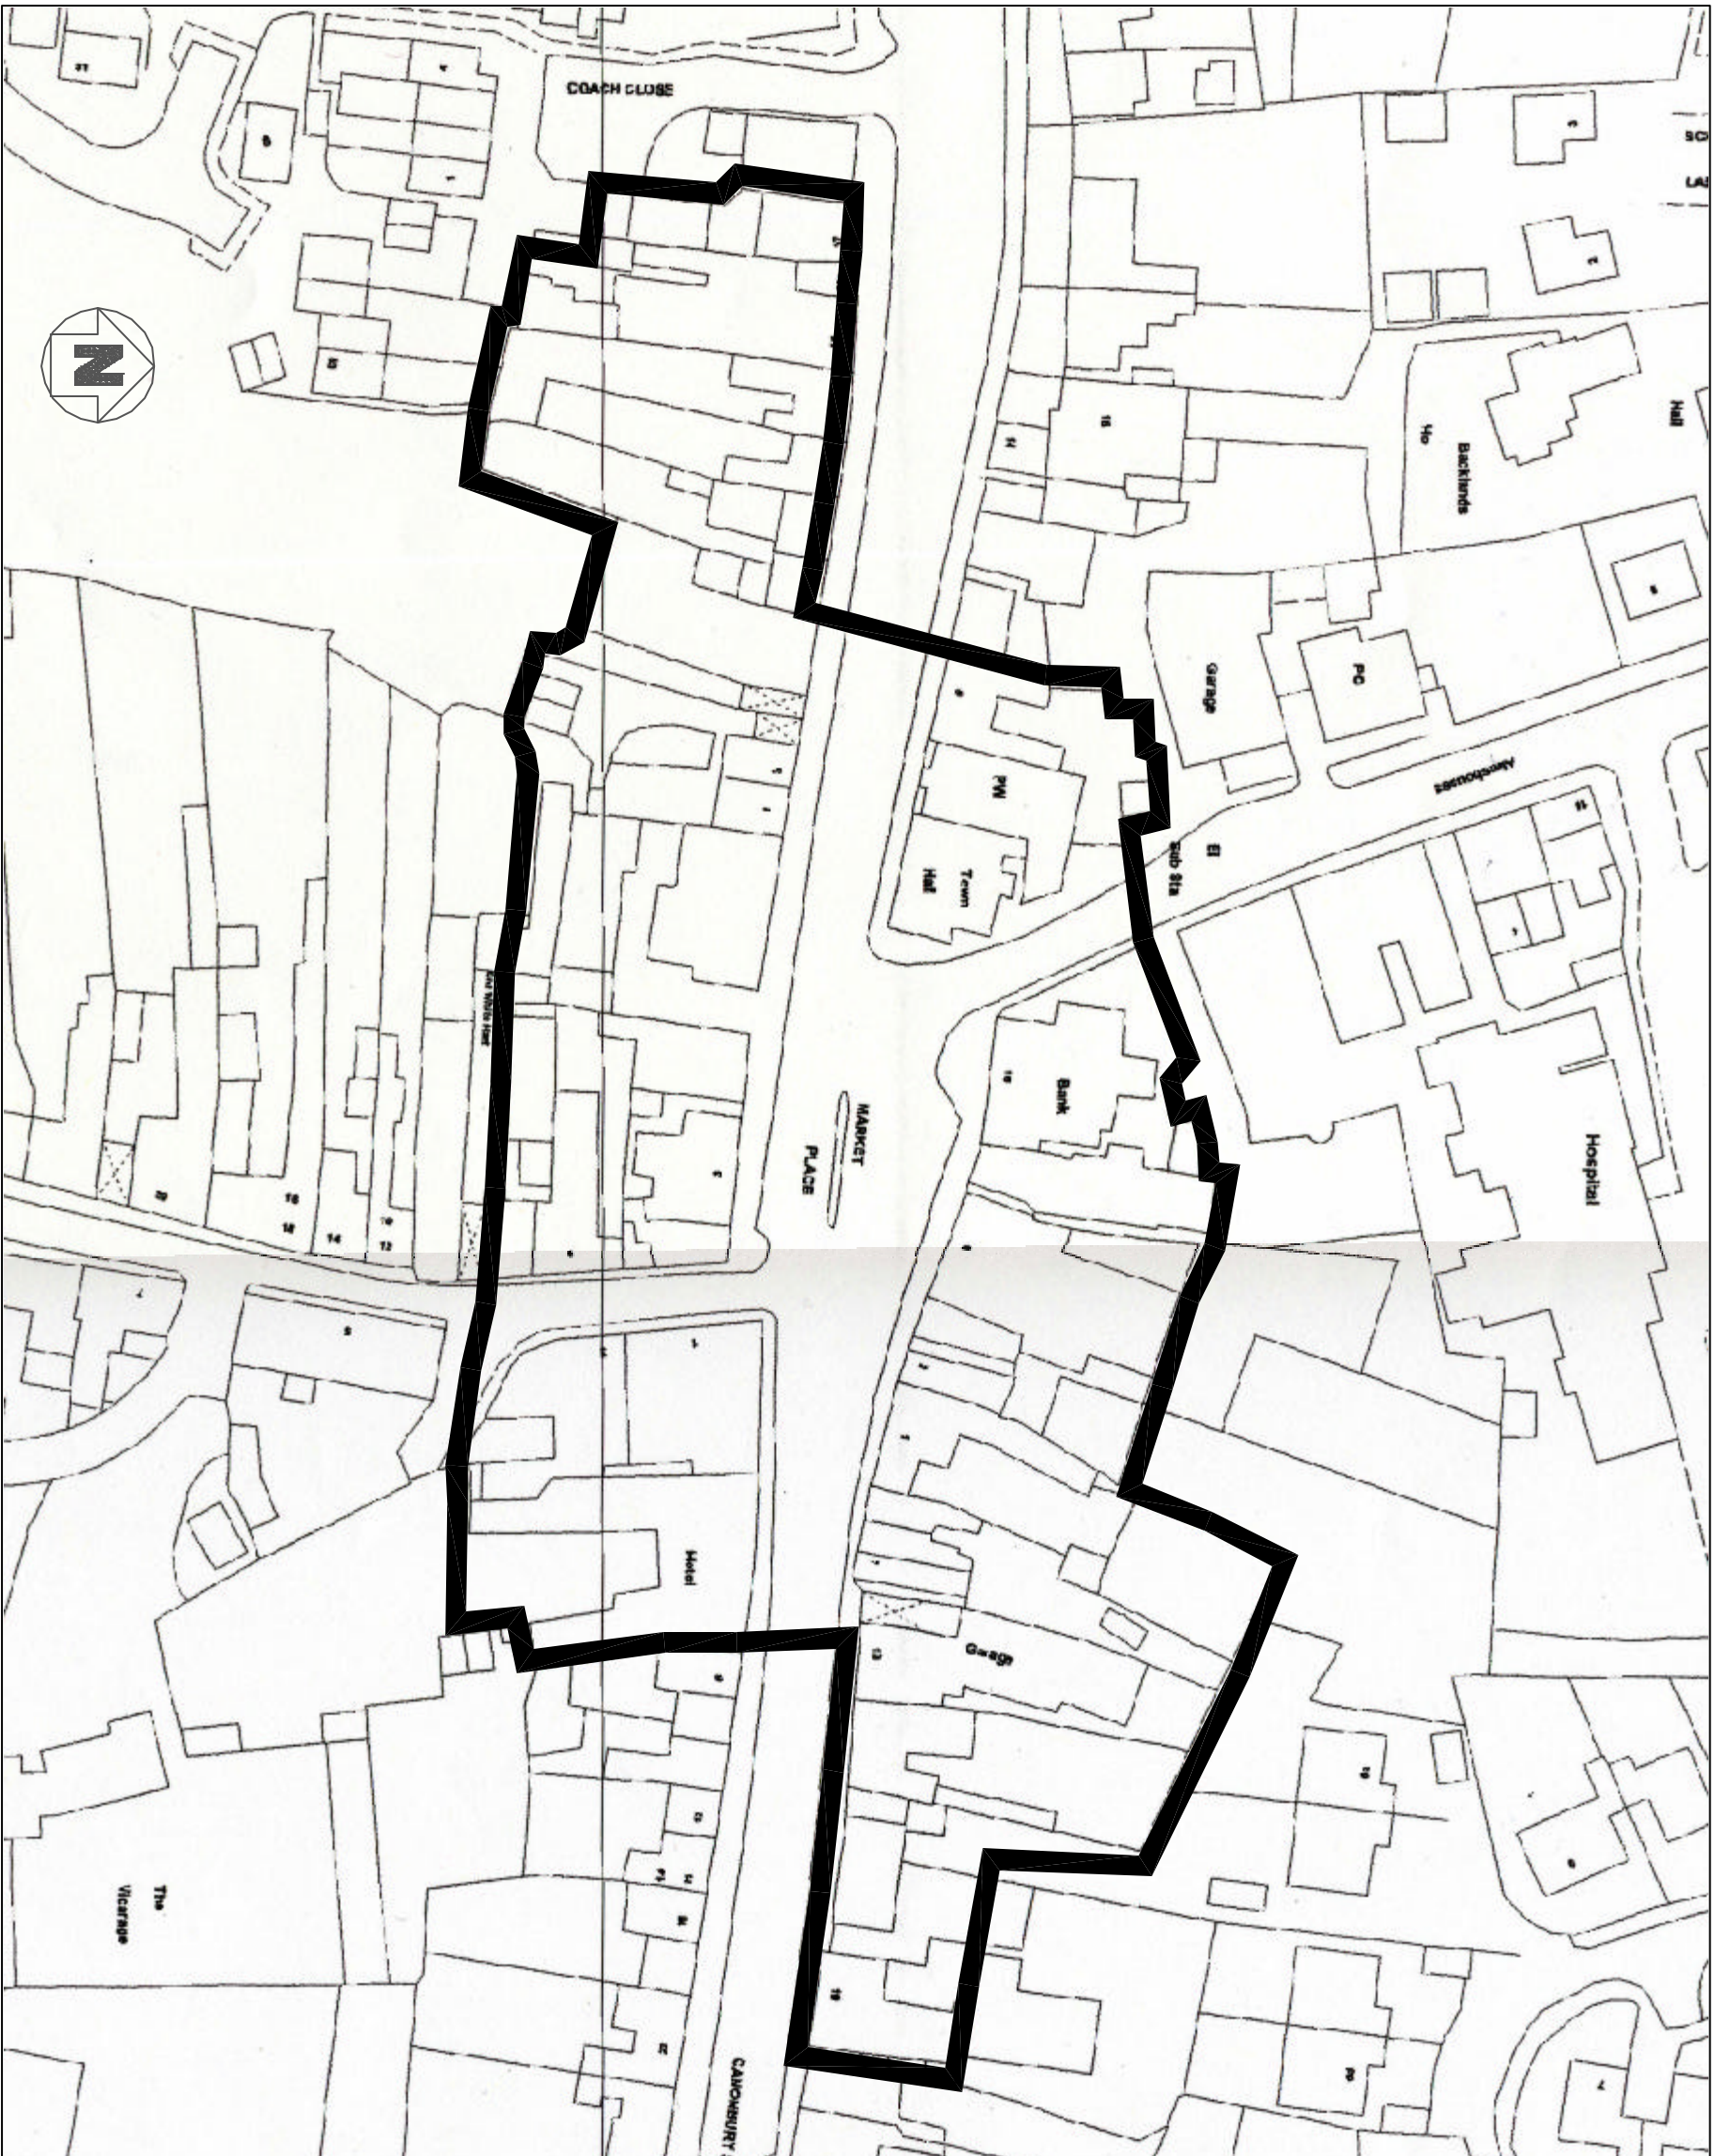

KEY:

— Town centre boundary

Not to scale

Town Centre Boundary: Berkeley

Reproduced from the Ordnance Survey mapping with the permission of the Controller of Her Majesty's Stationary Office © Crown Copyright. Unauthorised reproduction infringes Crown Copyright and may lead to prosecution or civil proceedings. Stroud District Council Licence No. LA079596