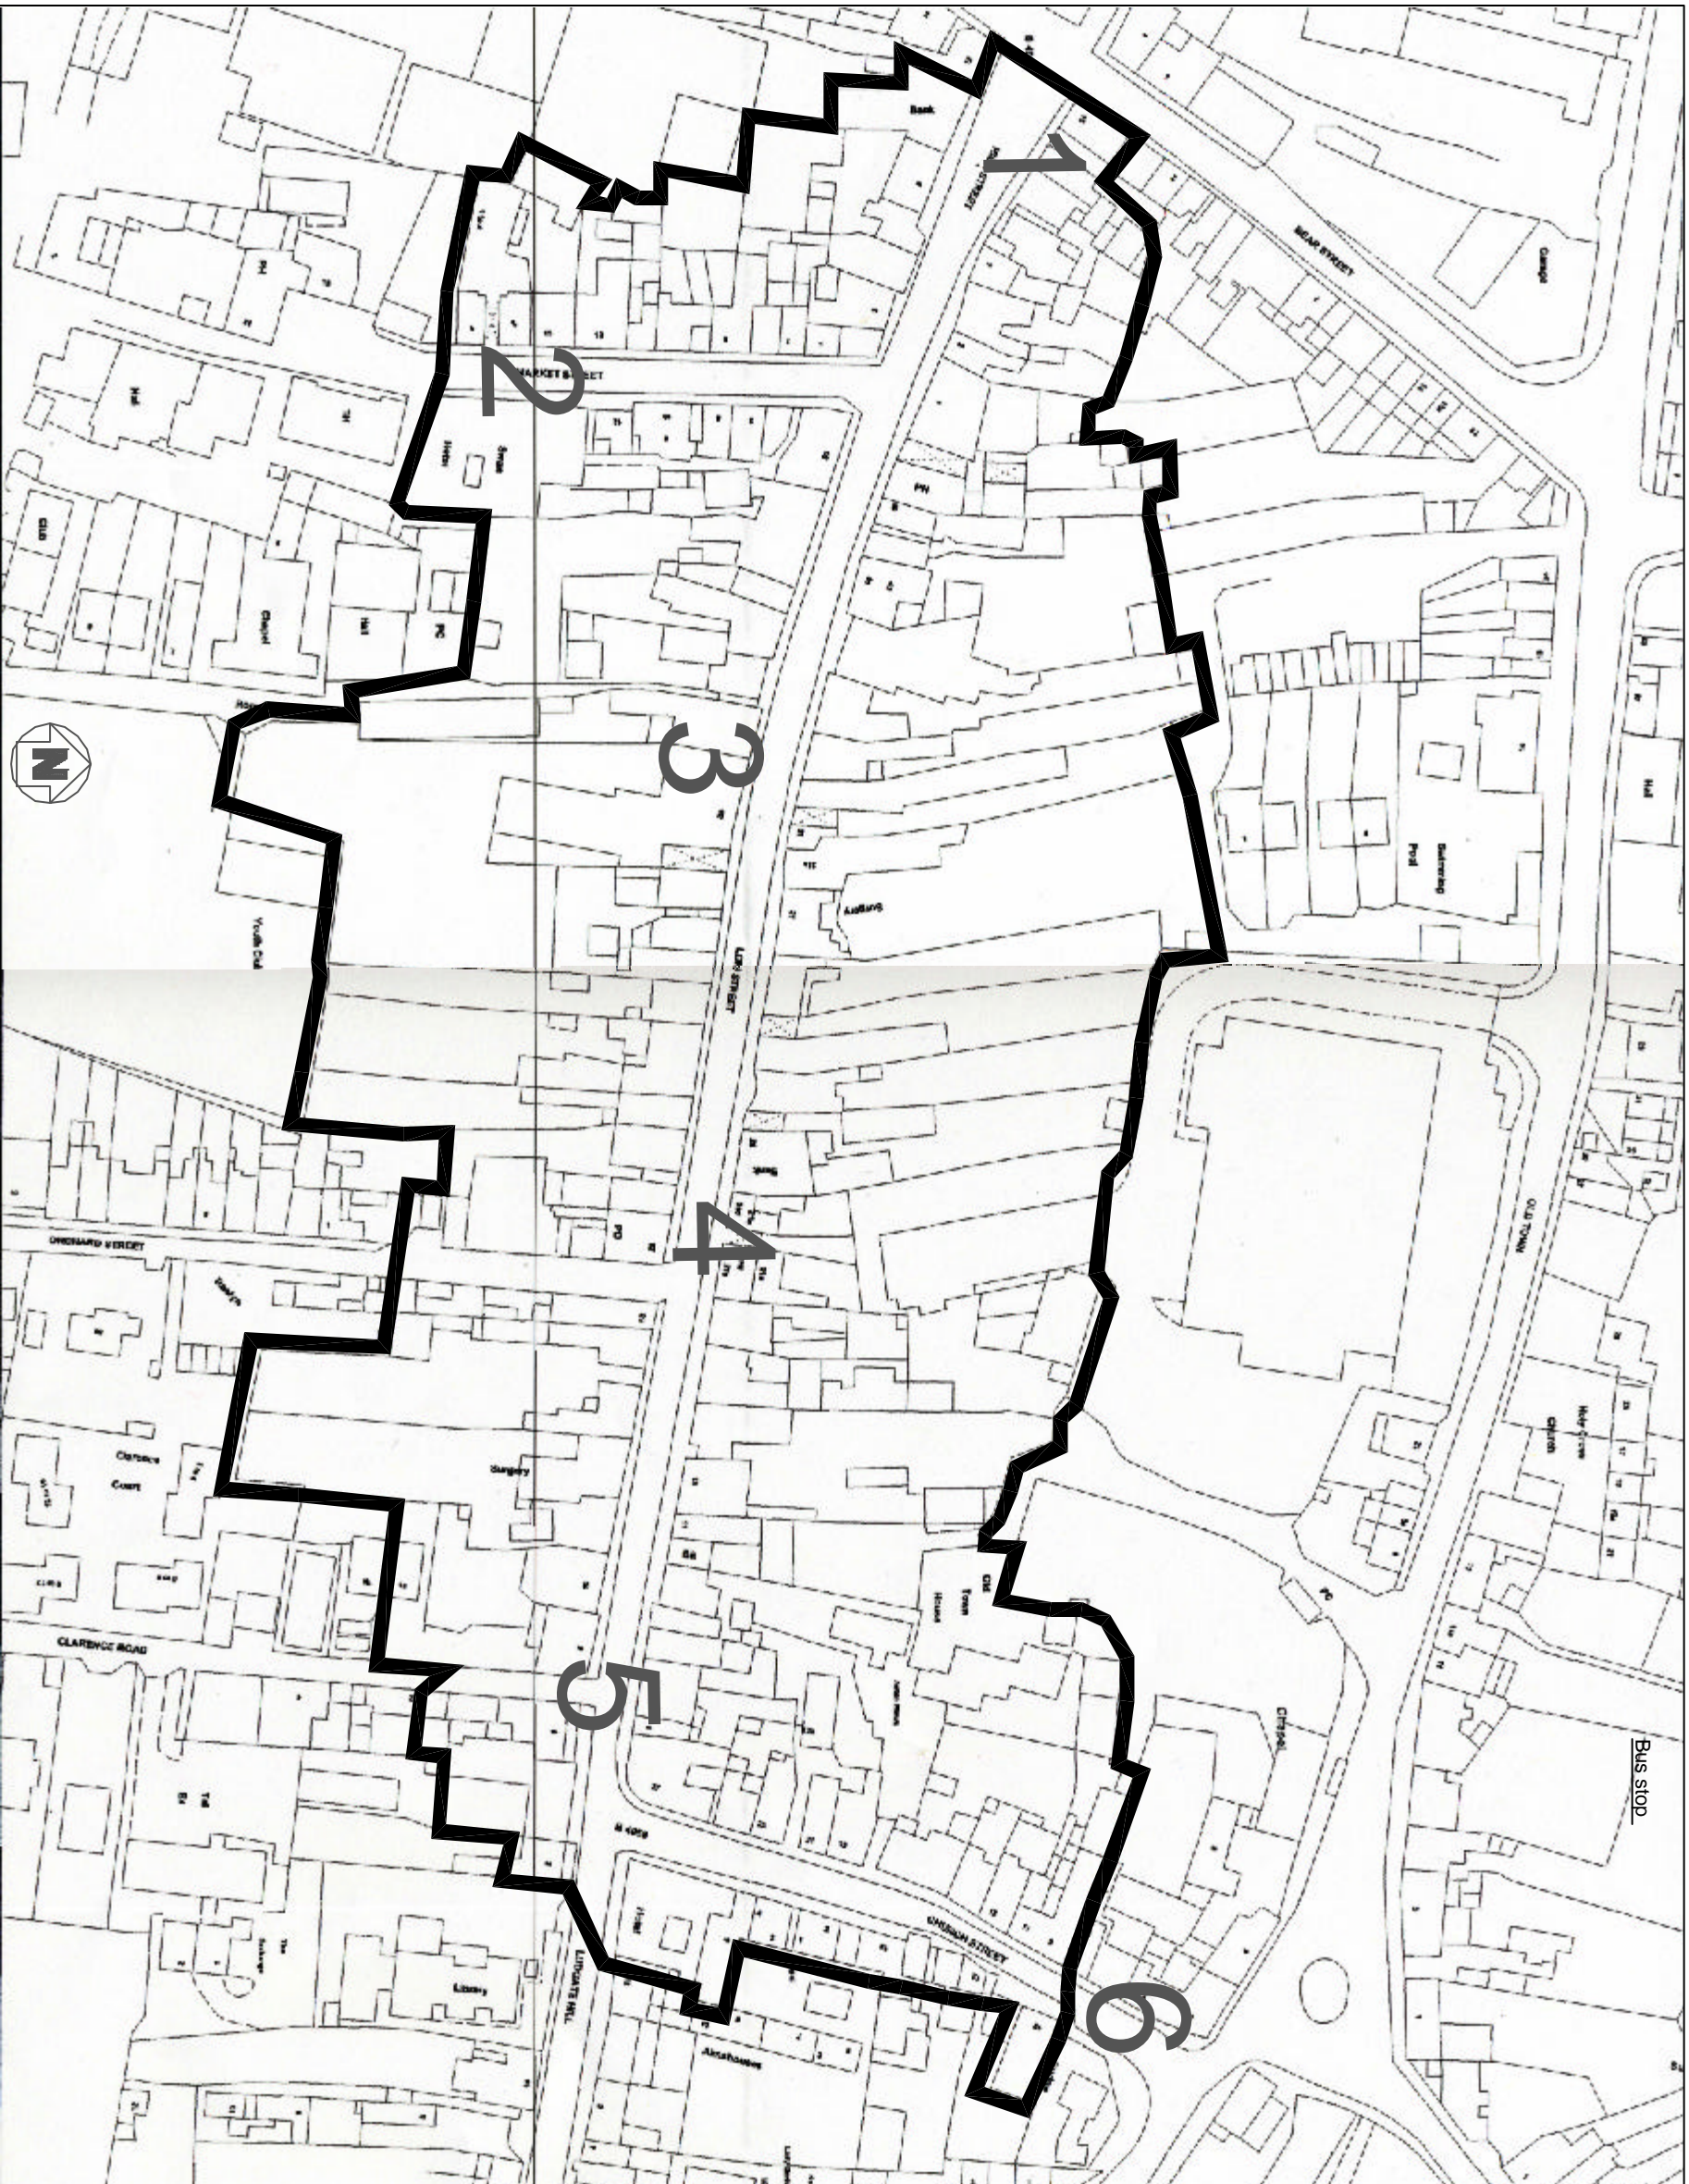

KEY:
— Town centre boundary

Not to scale

Pedestrian Count Location: Wotton-Under-Edge

Figure 2.1

Reproduced from the Ordnance Survey mapping with the permission of the Controller of Her Majesty's Stationary Office © Crown Copyright. Unauthorised reproduction infringes Crown Copyright and may lead to prosecution or civil proceedings. Stroud District Council Licence No. LA079595