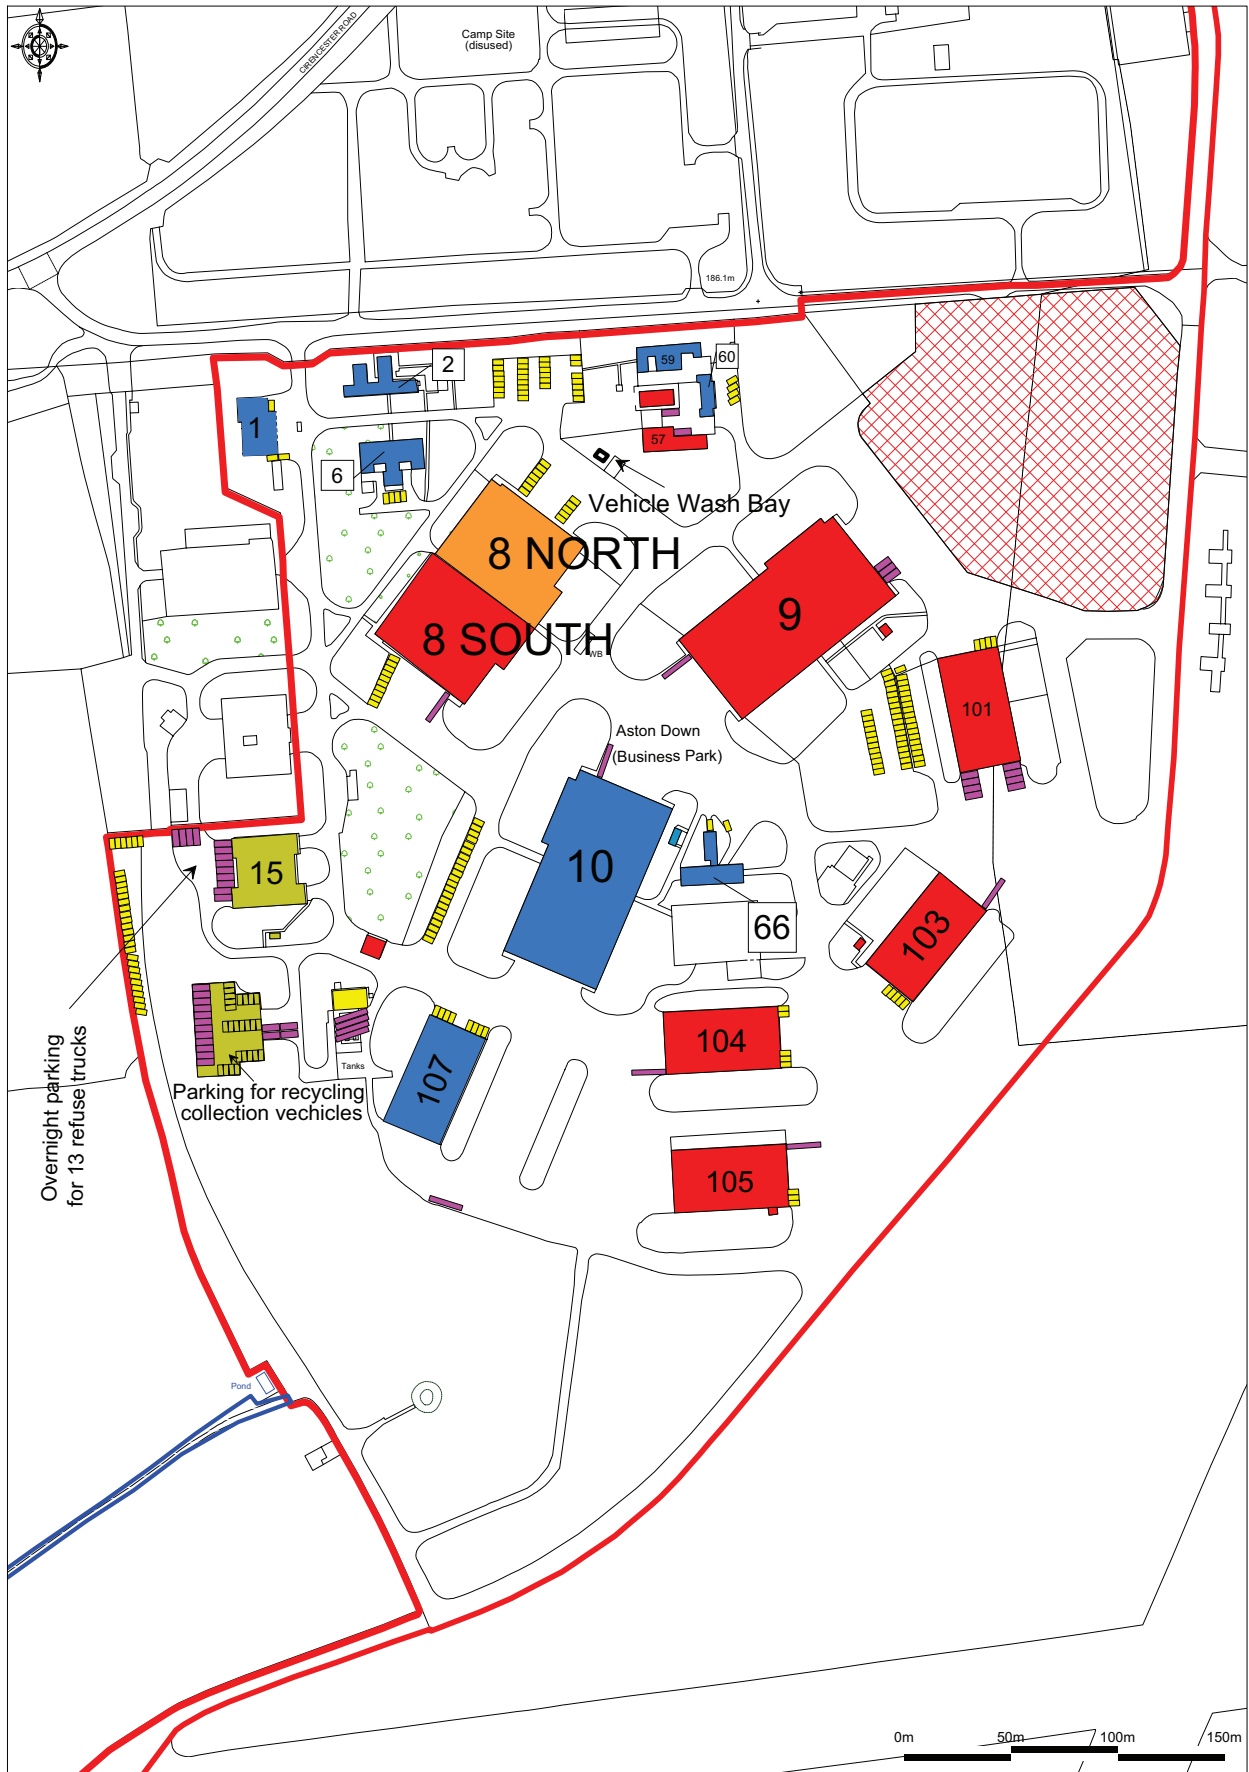

ASTON DOWN
Main Site

Enabled by
Ordnance Survey

© Crown Copyright 2009. All rights reserved. Licence number 100020449. Plotted Scale - 1:2500

SCALE 1:2500 @ A3
16th March 2009