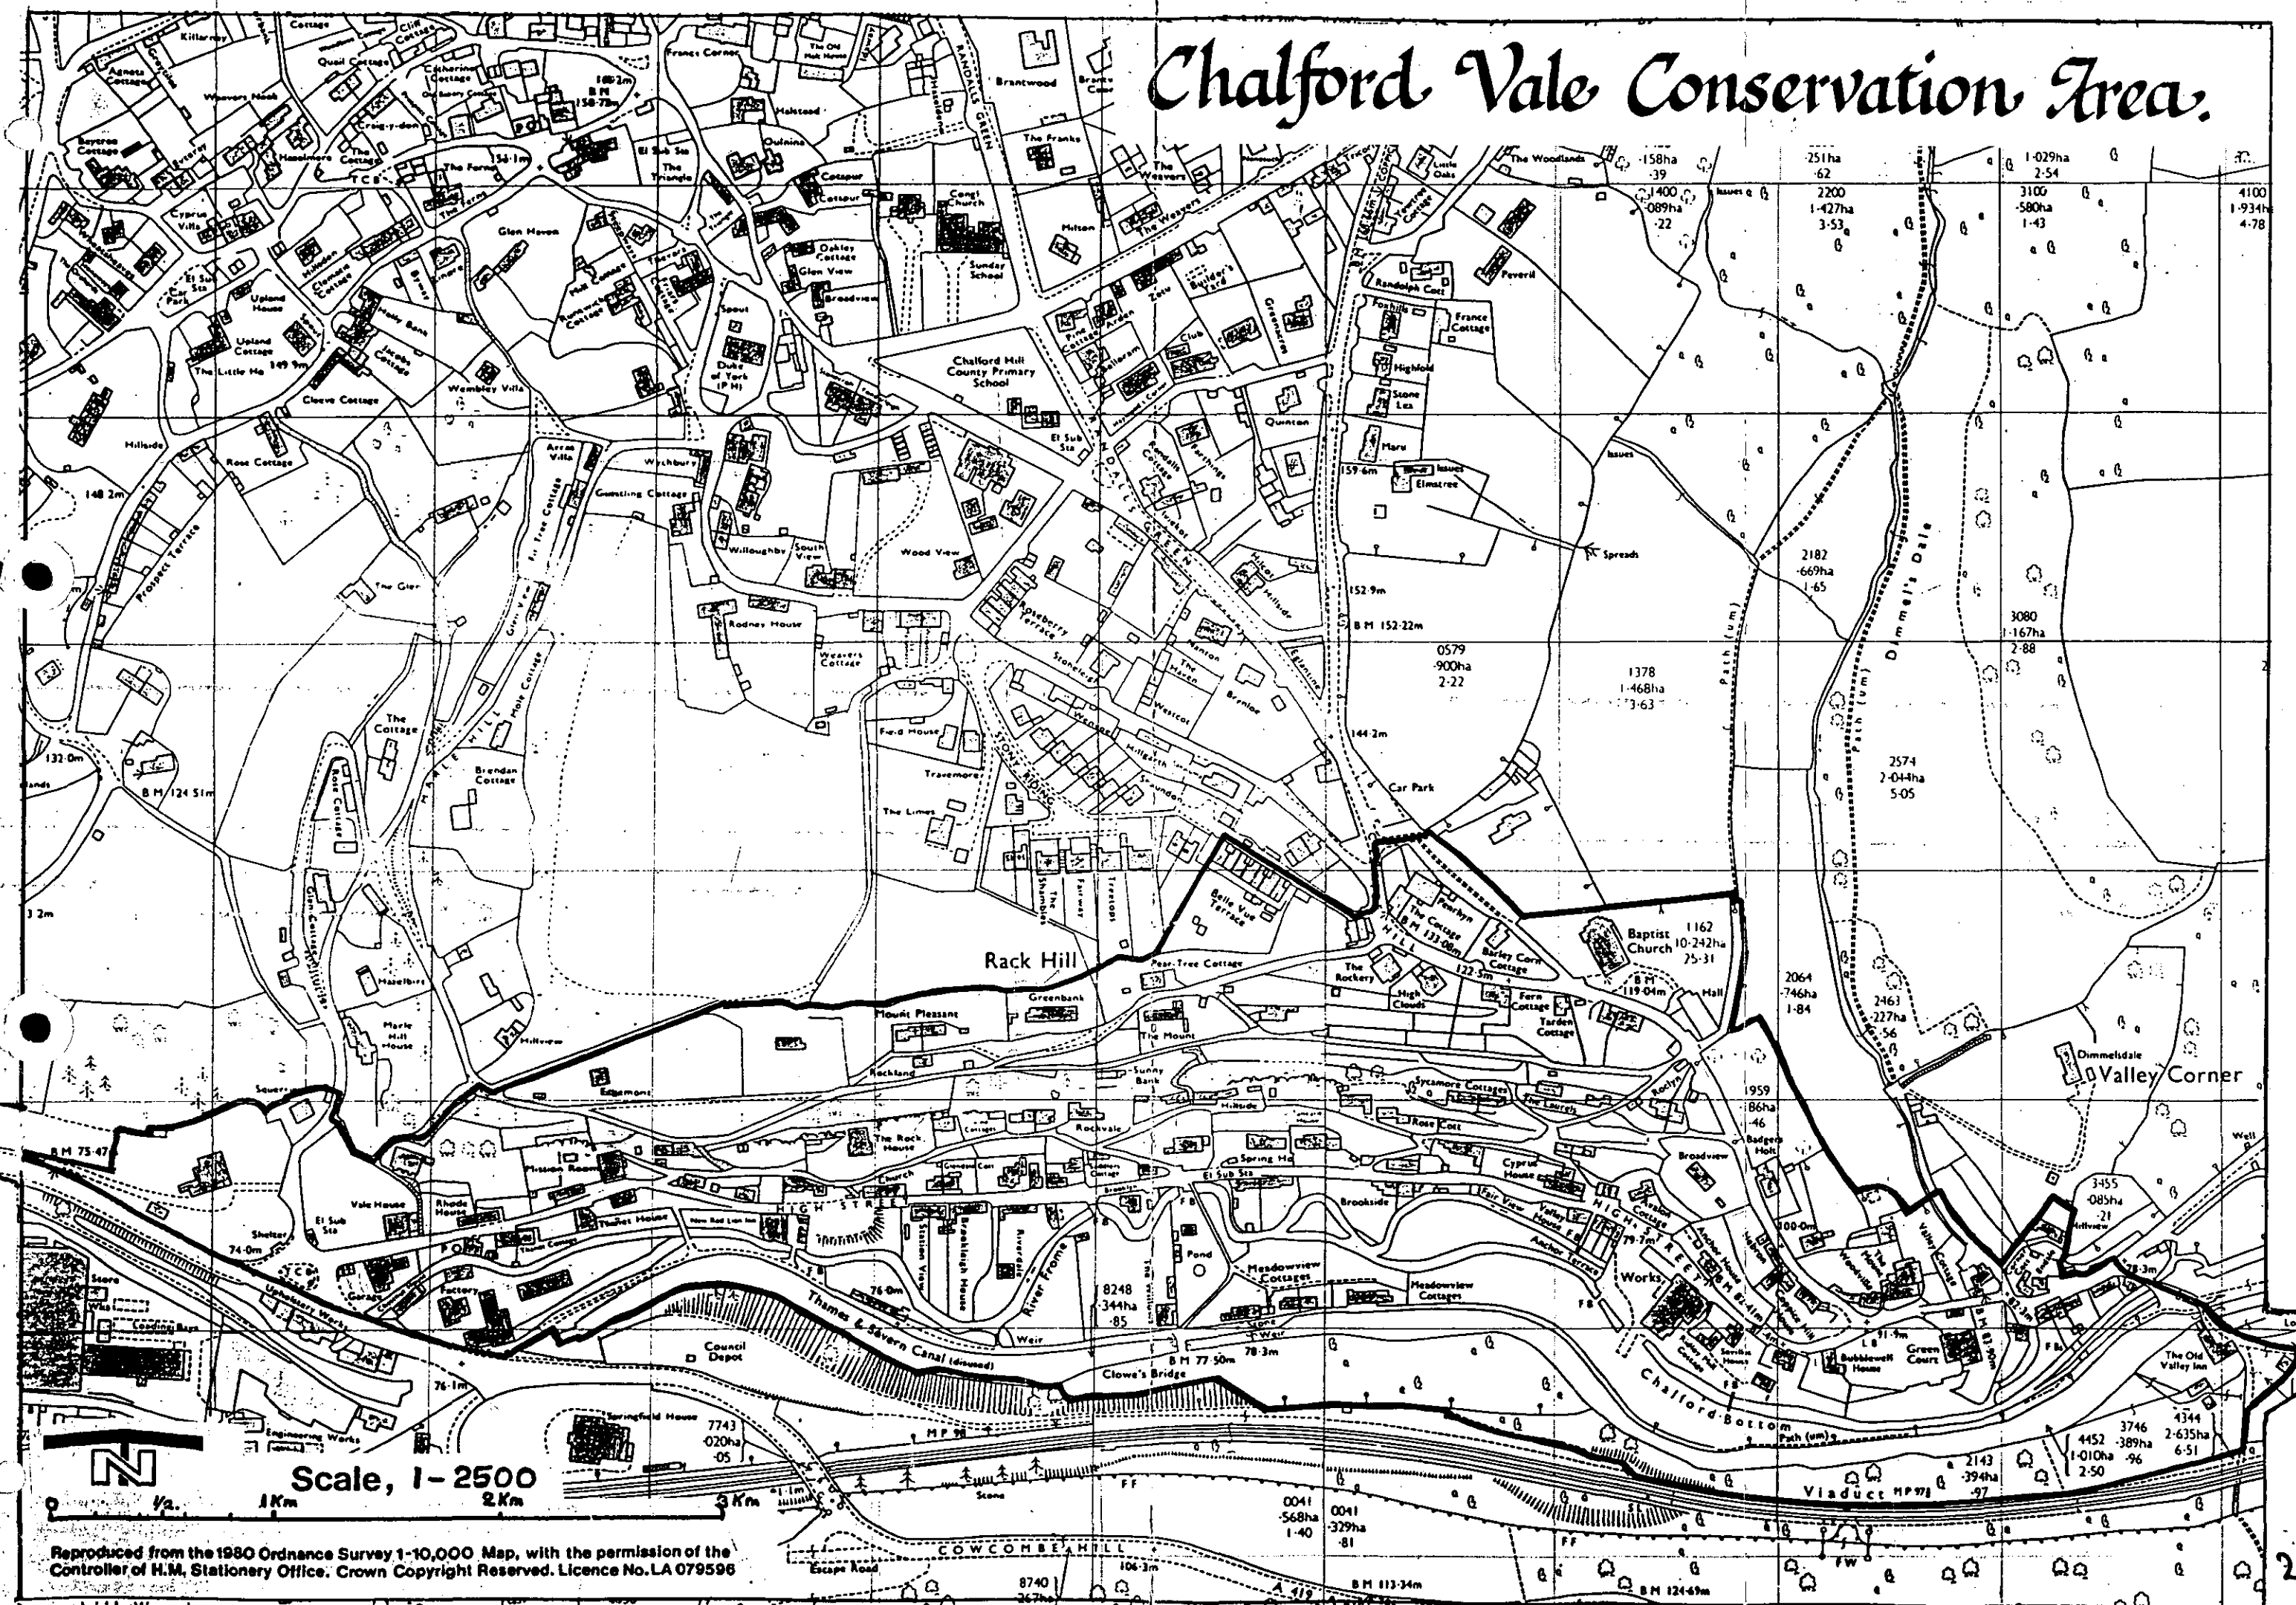

Chalford Vale Conservation Area.

Scale, 1-2500

Reproduced from the 1980 Ordnance Survey 1:10,000 Map, with the permission of the Controller of H.M. Stationery Office. Crown Copyright Reserved. Licence No. LA 079596